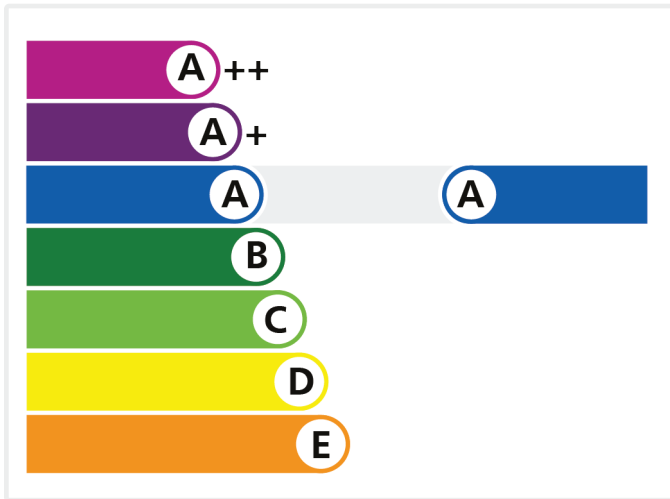

Proven Performance.

Energy Window

Universal Trade

Spectus Elite 70 Casement

'A' Rated

Licence No. 3777

Review Date: 31/12/2022

To verify this licence please visit bfrc.org

This label is not a statutory requirement. It is a voluntary label provided as a customer service to allow consumers to make informed decisions on the energy performance of competing products.

© Only to be reproduced by permission of British Fenestration Rating Council Ltd