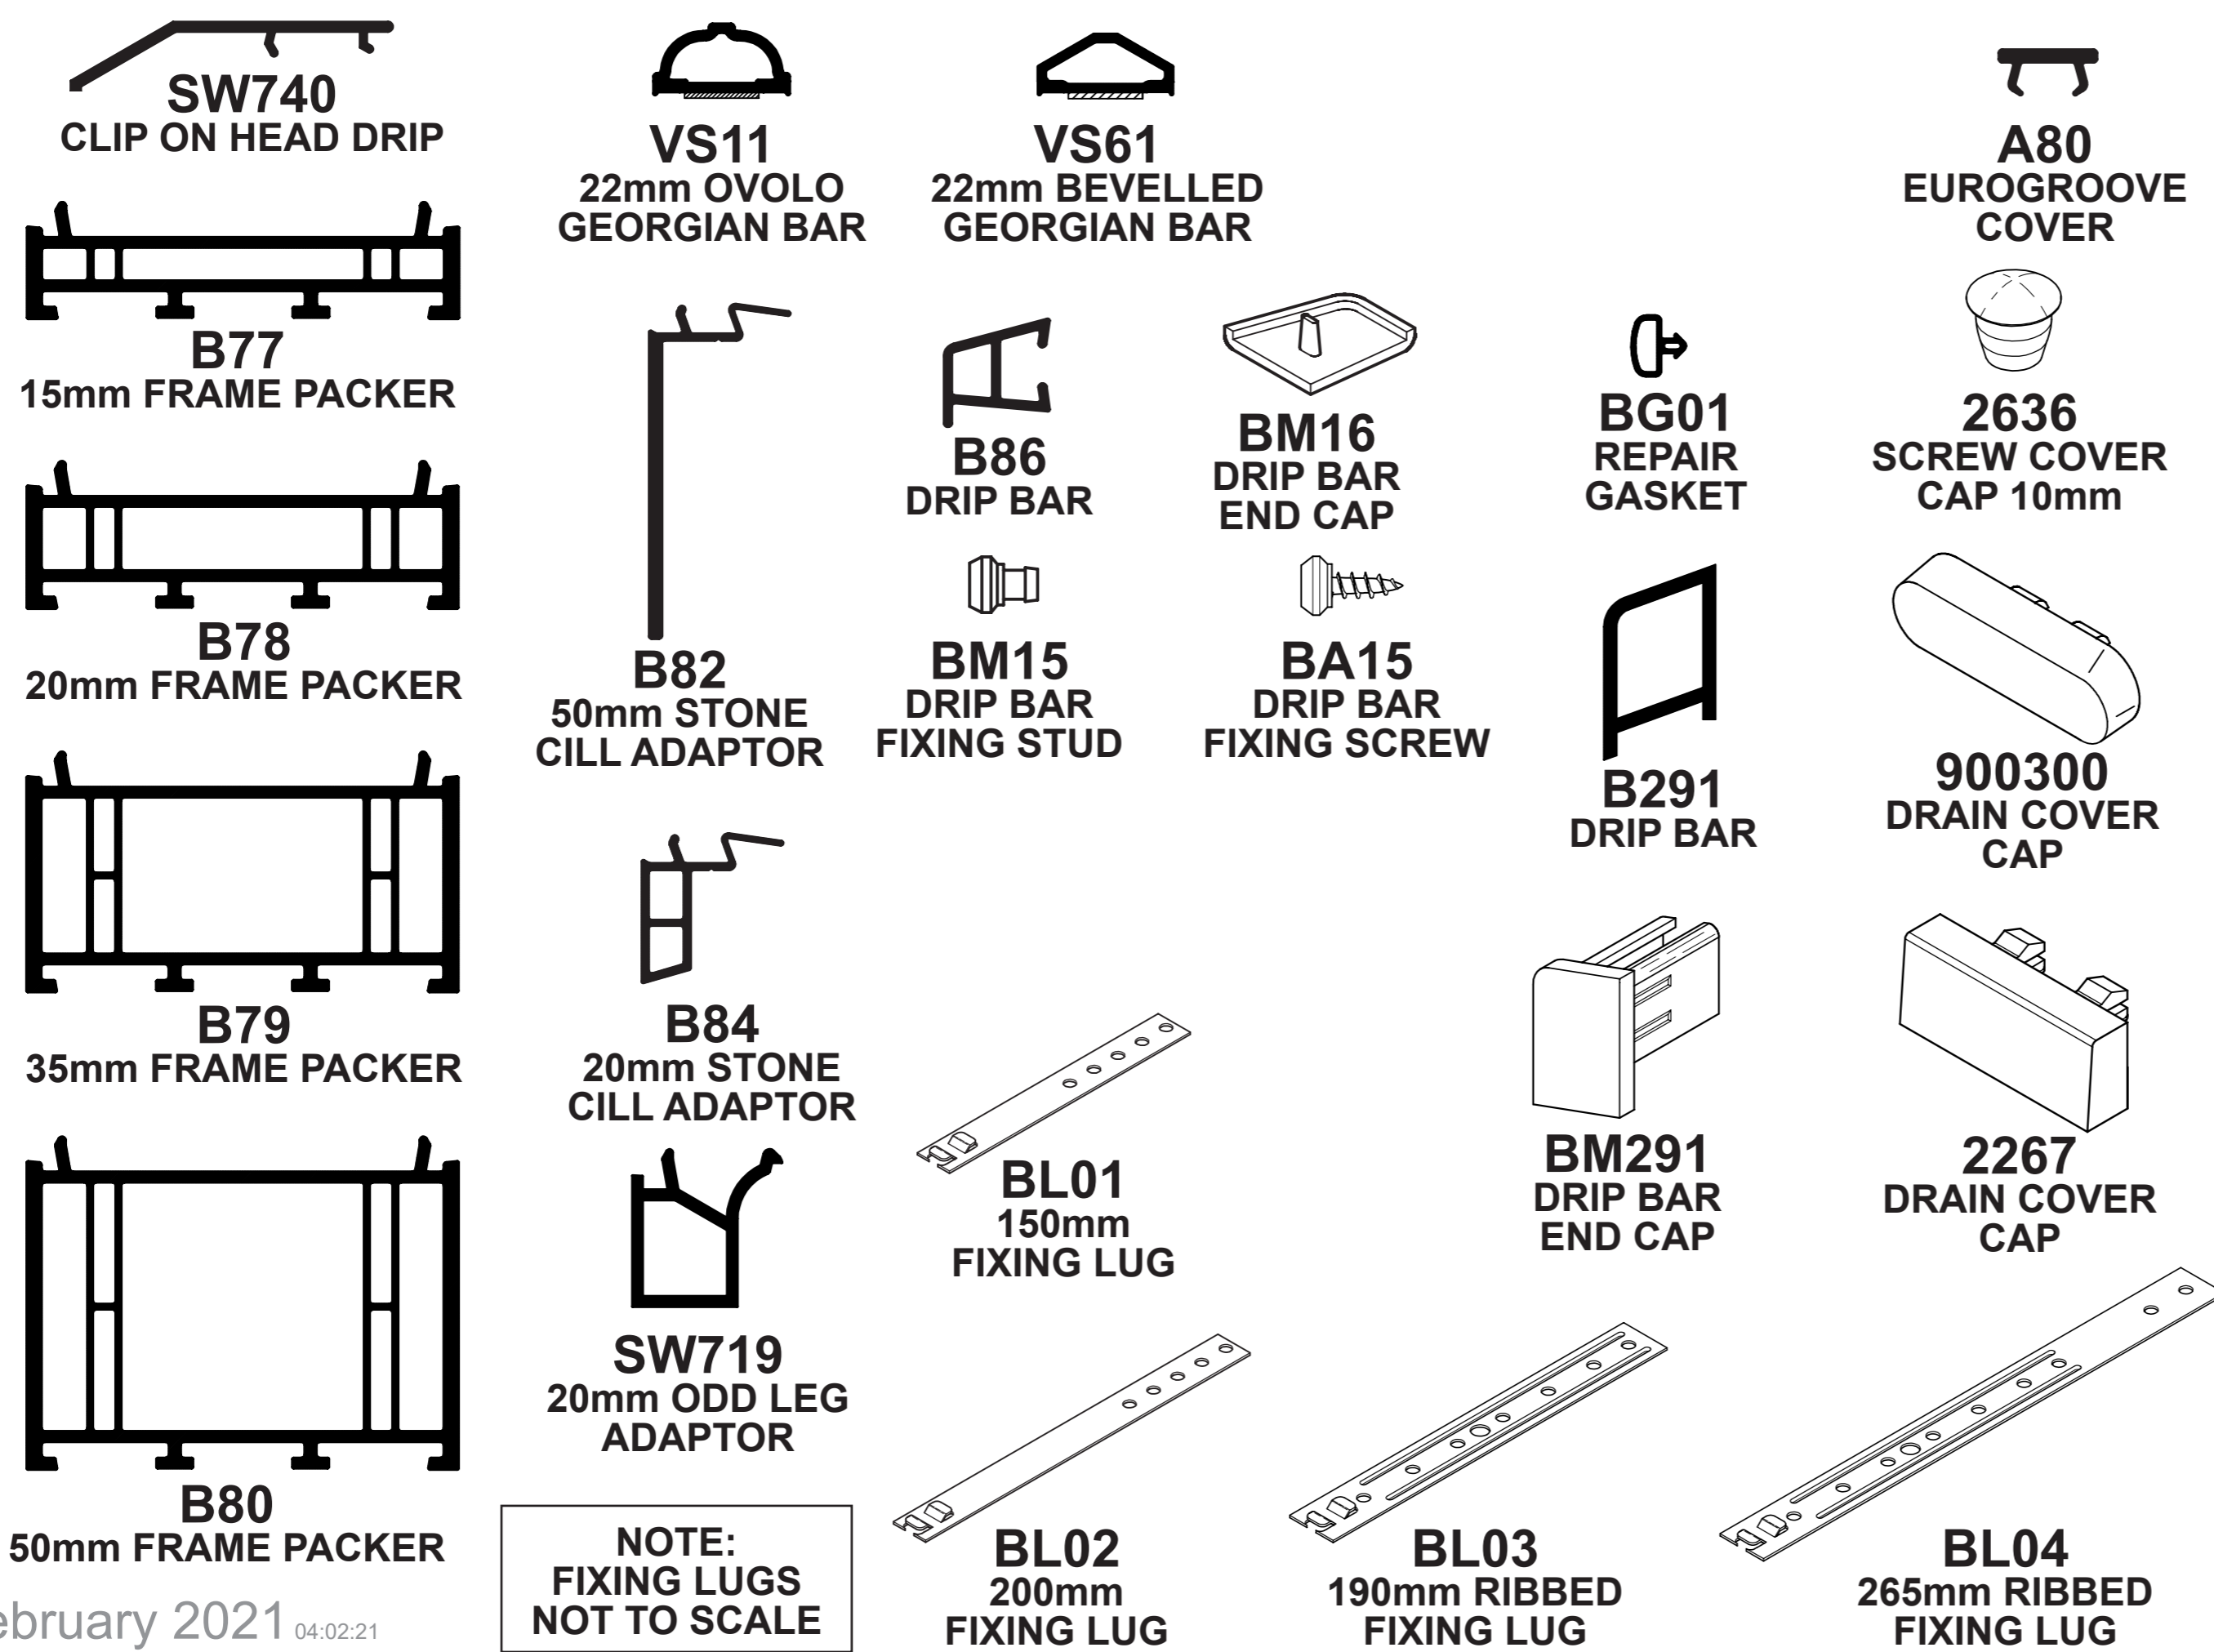

70mm Accessories

BAY ASSEMBLIES

COUPLING SECTIONS

FRAME PACKERS & ANCILLARIES

FINISHERS

NOTE:
FIXING LUGS
NOT TO SCALE