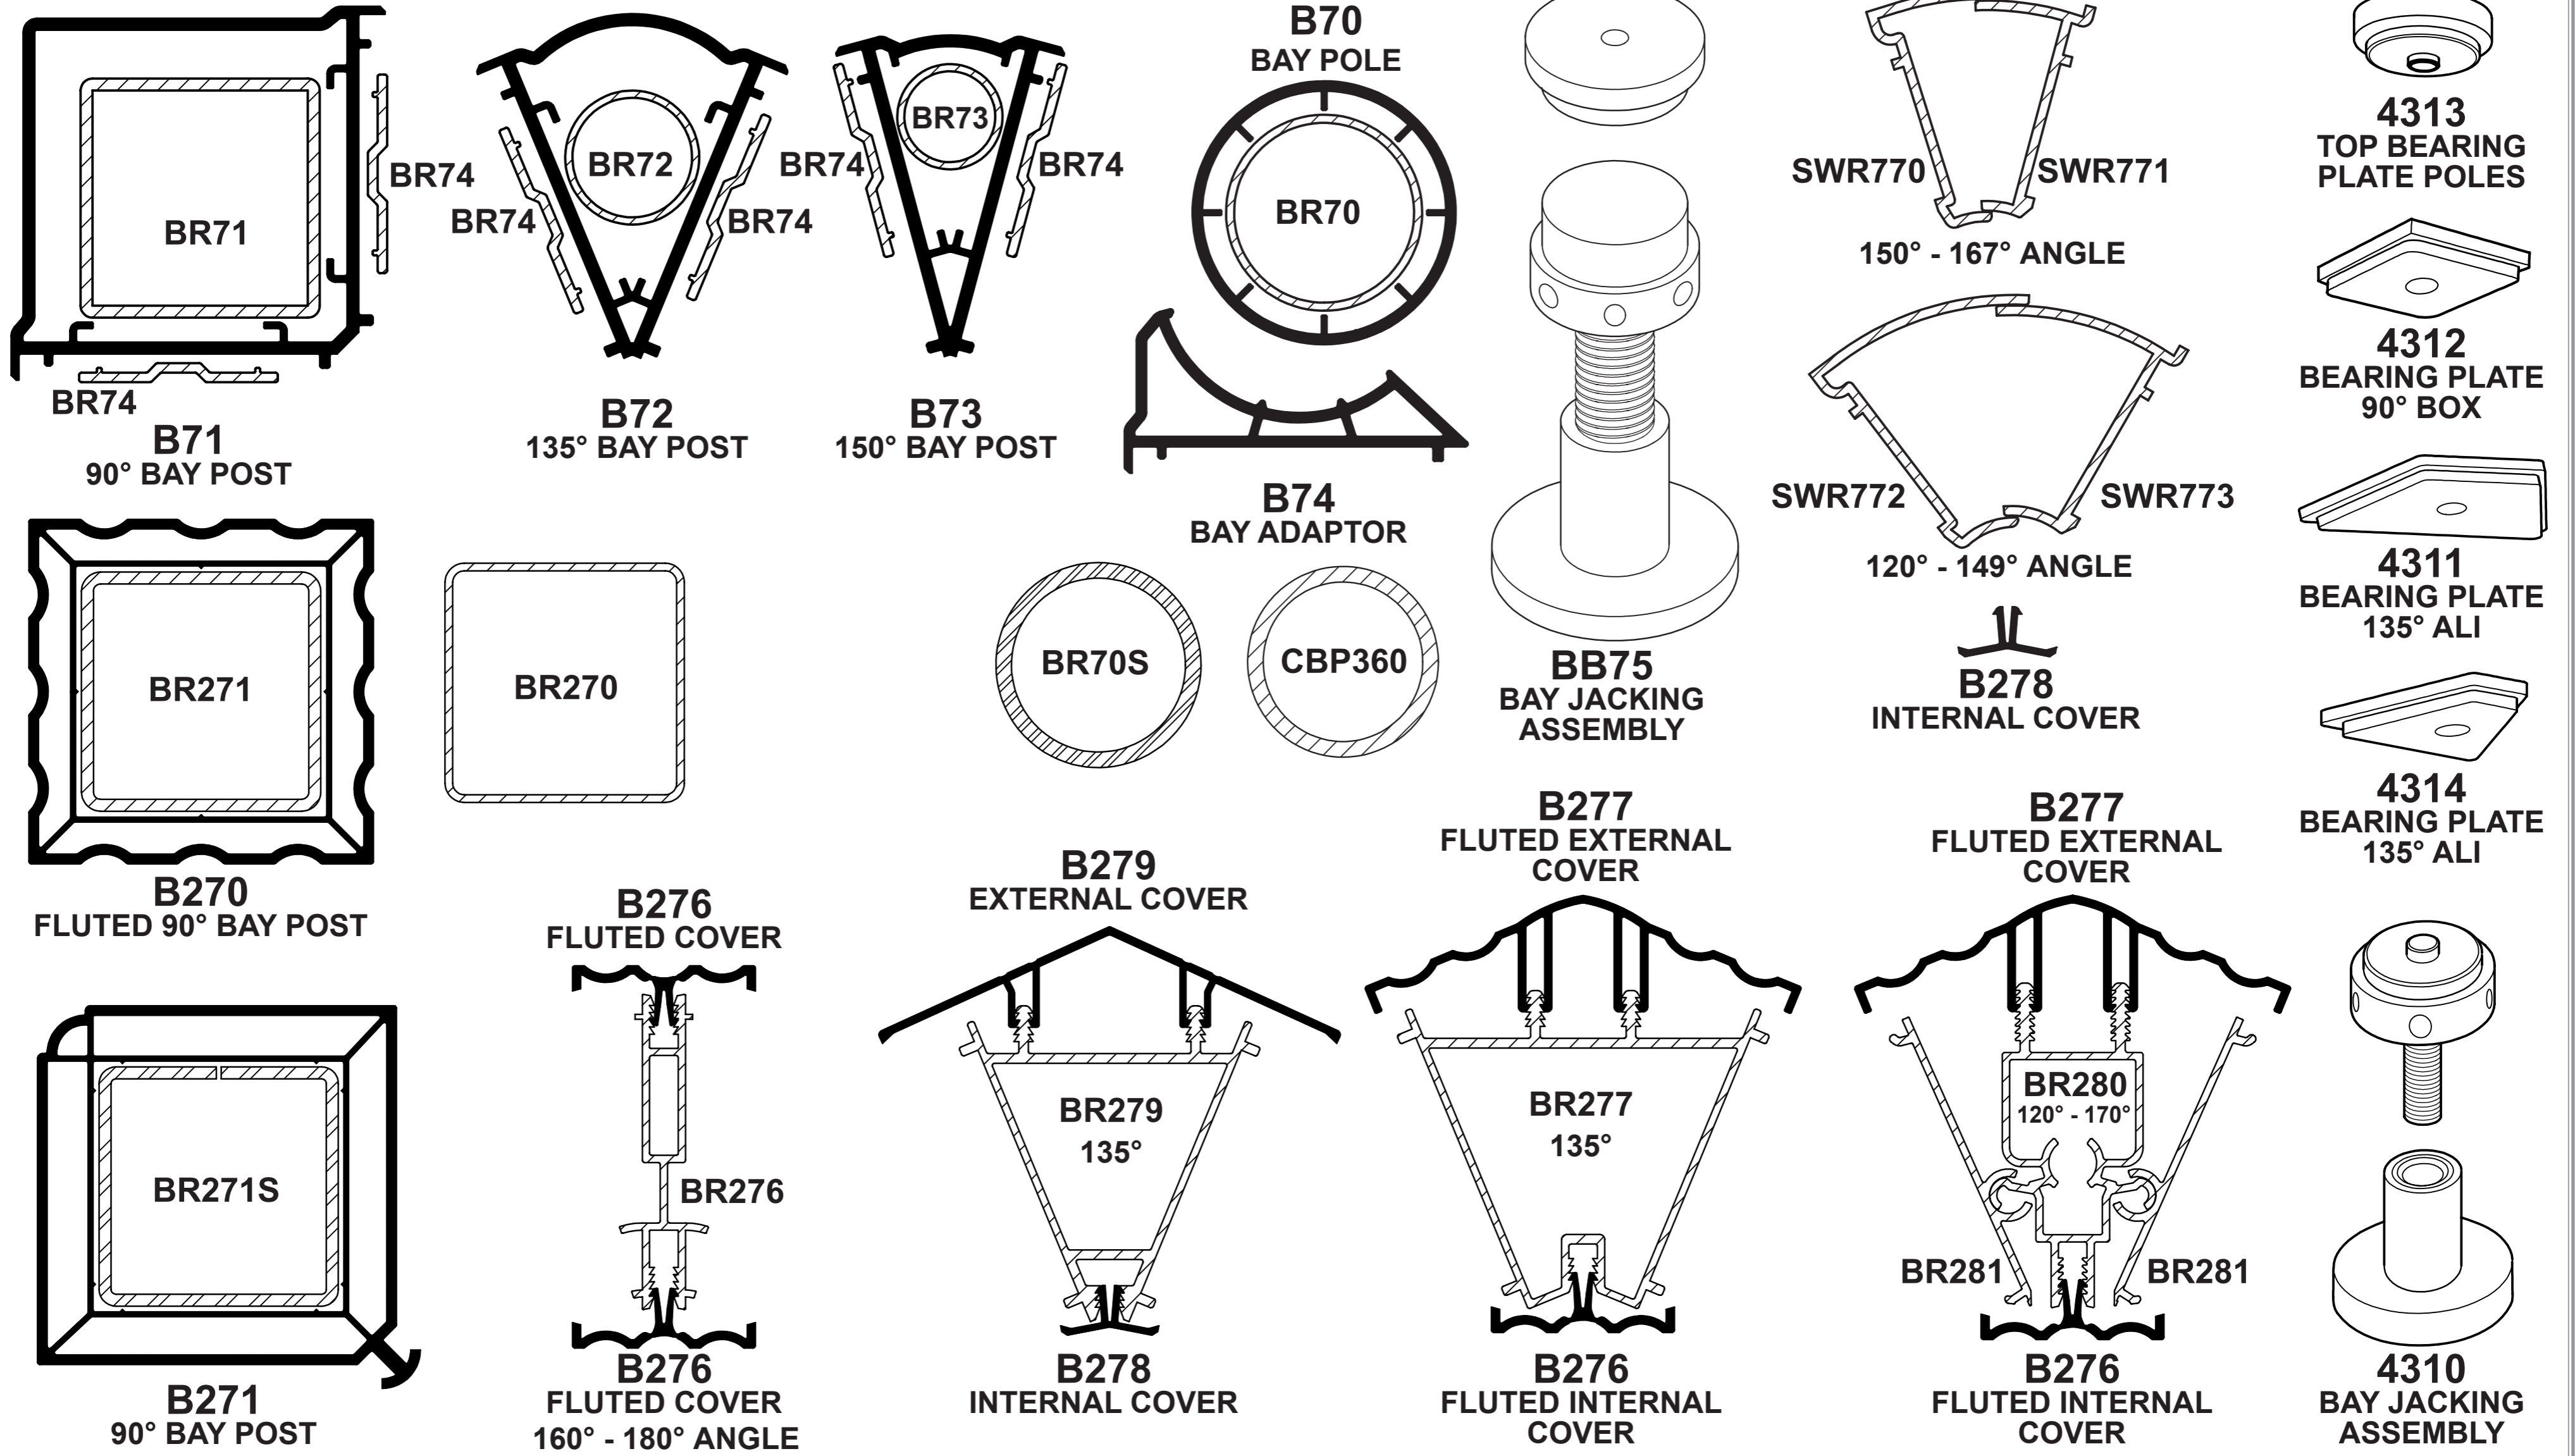

70mm Accessories

BAY ASSEMBLIES

COUPLING SECTIONS

FRAME PACKERS & ANCILLARIES

FINISHERS

NOTE:
FIXING LUGS
NOT TO SCALE