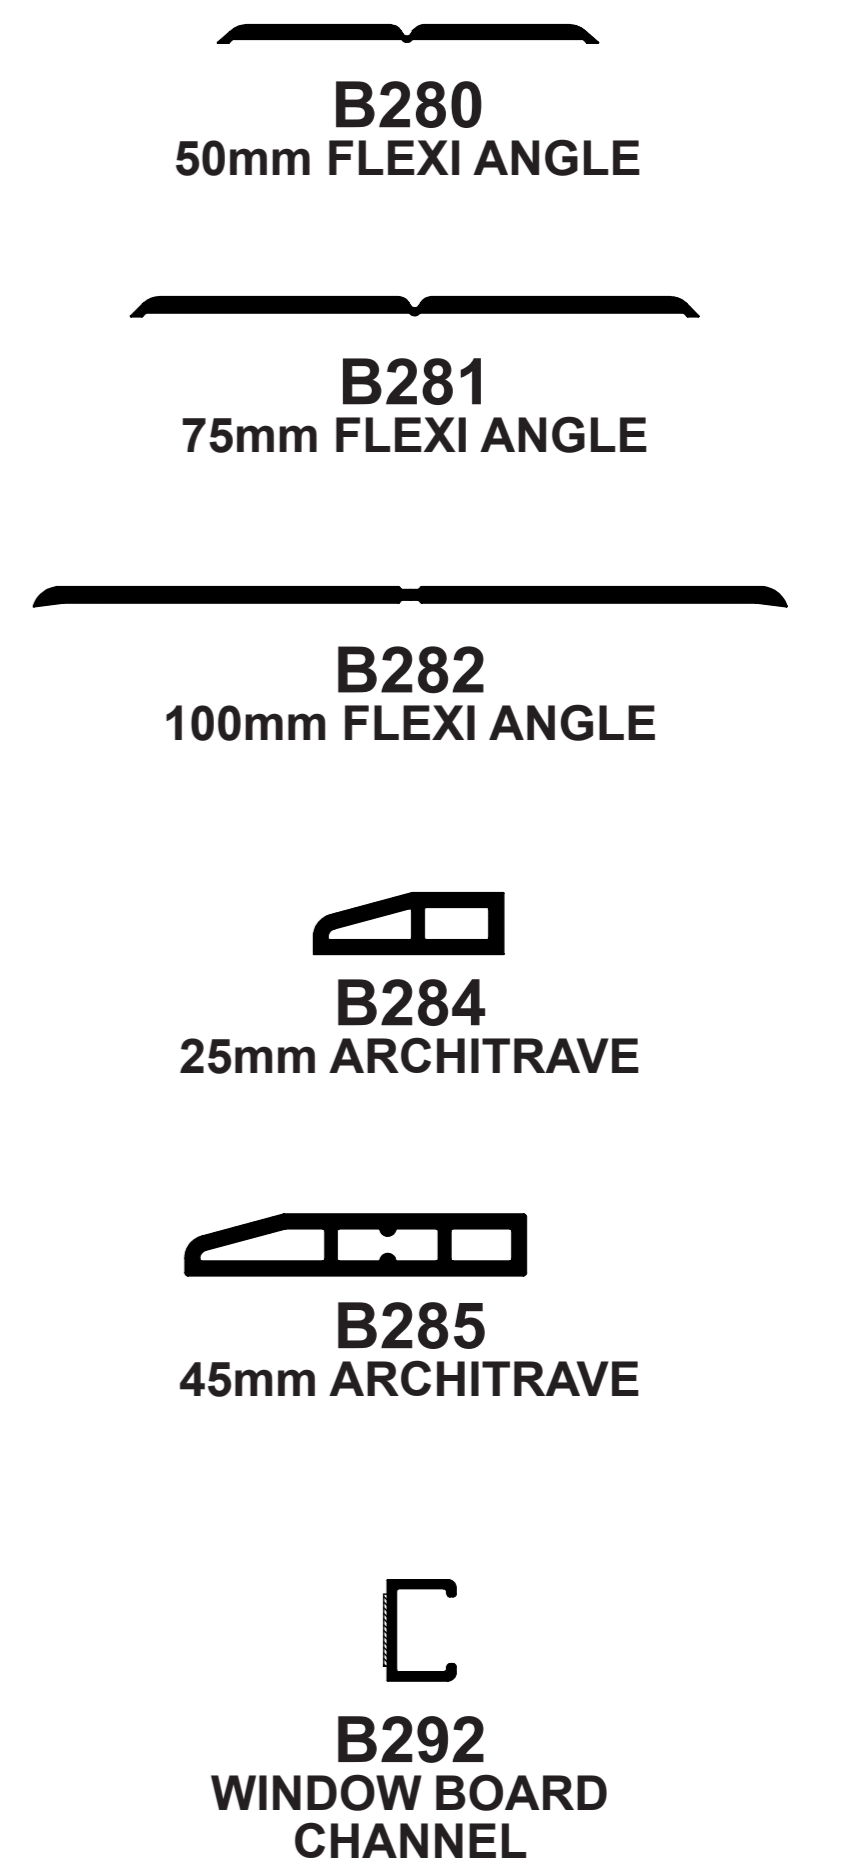

70mm Accessories

BAY ASSEMBLIES

COUPLING SECTIONS

FRAME PACKERS & ANCILLARIES

FINISHERS

NOTE:
FIXING LUGS
NOT TO SCALE