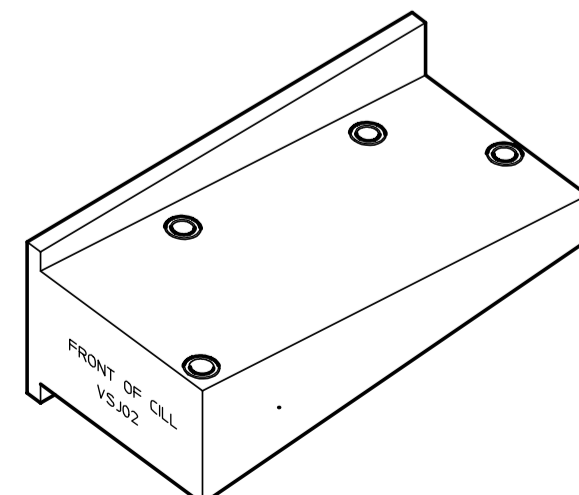

VSR11
OUTER FRAME
ALUMINIUM

VSR3S
SMALL SASH
STEEL

VSJ02
CILL JOINT JIG