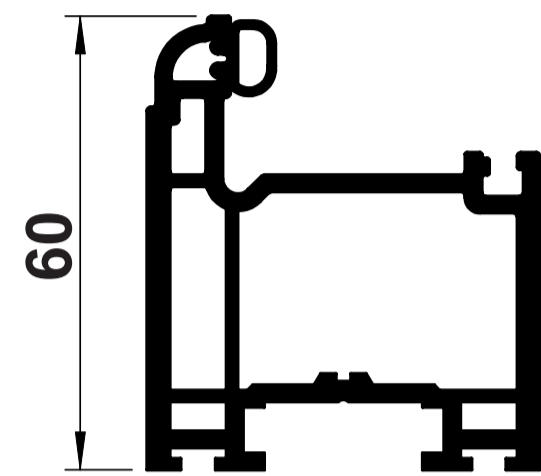

VERTICAL SLIDER

VS01
OUTER FRAME (128mm)

VS02
CILL (150mm)

VS14
EXTENDED CILL (210mm)

VS03
SMALL SASH

VS04
STANDARD SASH

VS05
BOTTOM RAIL

VS06
SQUARE BEAD

VS07
OVOLO BEAD

VS11
SMALL
GEORGIAN BAR

VS12
LARGE
GEORGIAN BAR

VSM01
DECORATIVE HORNS

VSM14
CILL END CAPS

VSM04
CILL END CAPS

VS09
INTERLOCK

VS10
SASH STOP