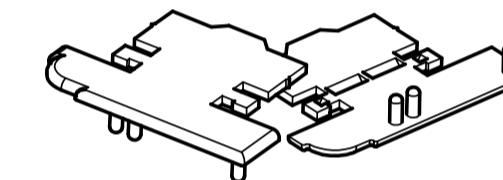

VS11
SMALL
GEORGIAN BAR

VS12
LARGE
GEORGIAN BAR

VSM02
SASH STOP END CAPS