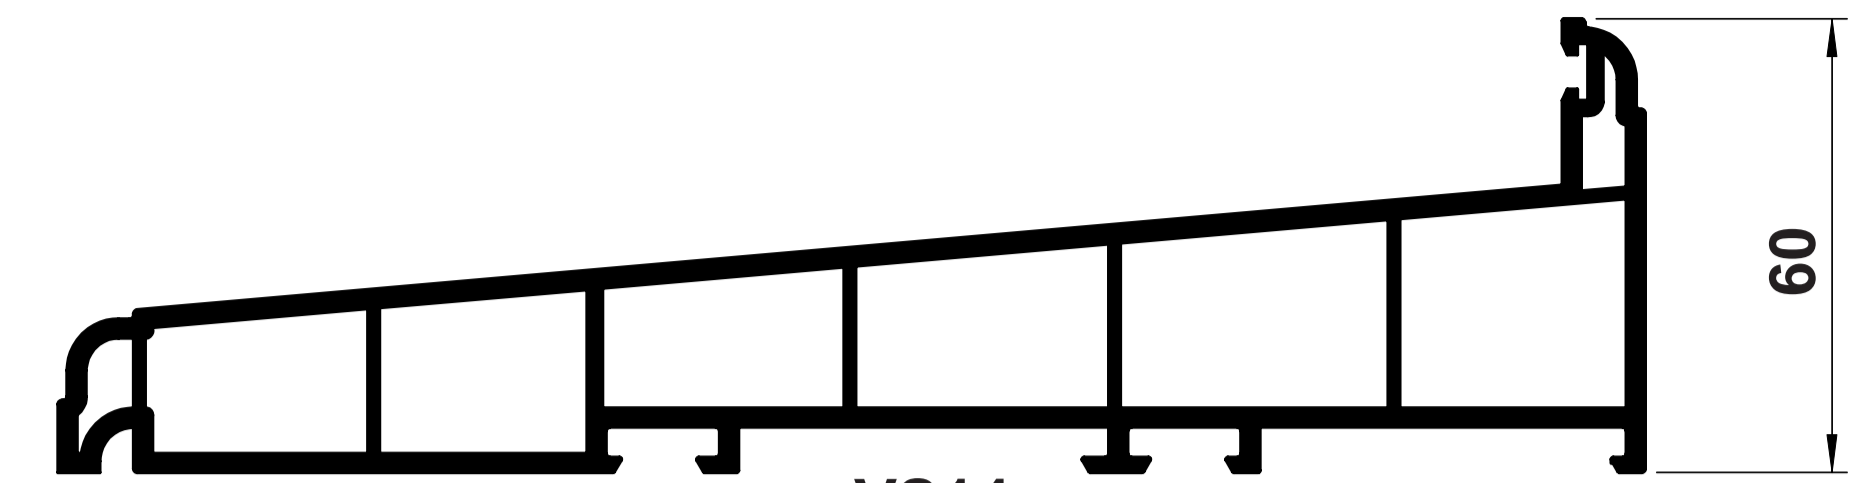

VERTICAL SLIDER

VS01
OUTER FRAME (128mm)

VS02
CILL (150mm)

VS14
EXTENDED CILL (210mm)

VS03
SMALL SASH

VS04
STANDARD SASH

VS05
BOTTOM RAIL

VS06
SQUARE BEAD

VS07
OVOLO BEAD

VS11
SMALL
GEORGIAN BAR

VS12
LARGE
GEORGIAN BAR

VSM01
DECORATIVE HORNS

VSM14
CILL END CAPS

VSM04
CILL END CAPS

VS09
INTERLOCK

VS10
SASH STOP