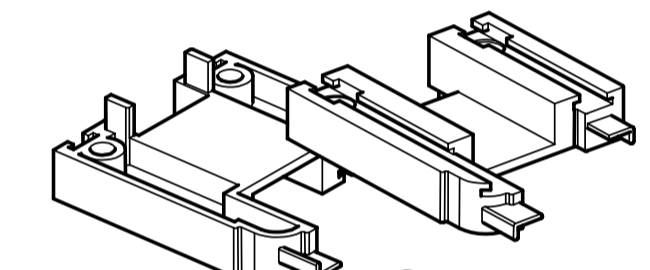

VS15
WOOLPILE INFILL

VS13
WOODGRAIN COVER TRIM

VSM02
SASH STOP END CAPS

VSM05
SASH BLOCK

VSM06
BOTTOM RAIL JOINT

VS20
'H' COUPLER

VS21
20mm FRAME PACKER

VS22
50mm FRAME PACKER