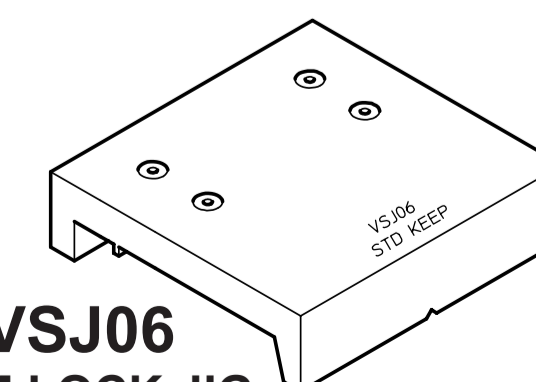

VSR85
ALUMINIUM
COUPLER

SW58
COVER CAP

VSJ01
BALANCE
FIXING JIG

VSJ02
CILL JOINT JIG

VSJ03
BRASS HANDLE JIG

VSJ04
WHITE HANDLE JIG

VSJ05
BOTTOM RAIL JIG

VSJ06
CAM LOCK JIG