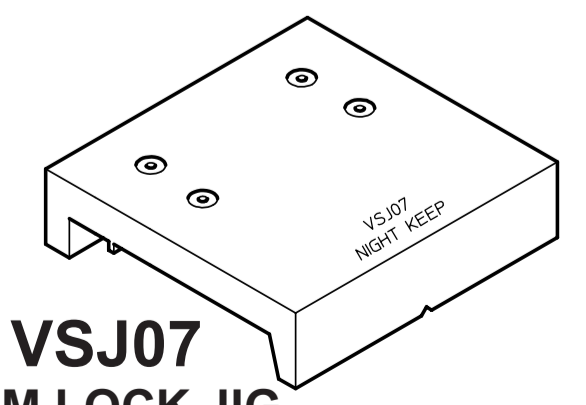

VSR85
ALUMINIUM
COUPLER

SW58
COVER CAP

VSJ01
BALANCE
FIXING JIG

VSJ02
CILL JOINT JIG

VSJ03
BRASS HANDLE JIG

VSJ04
WHITE HANDLE JIG

VSJ05
BOTTOM RAIL JIG

VSJ06
CAM LOCK JIG