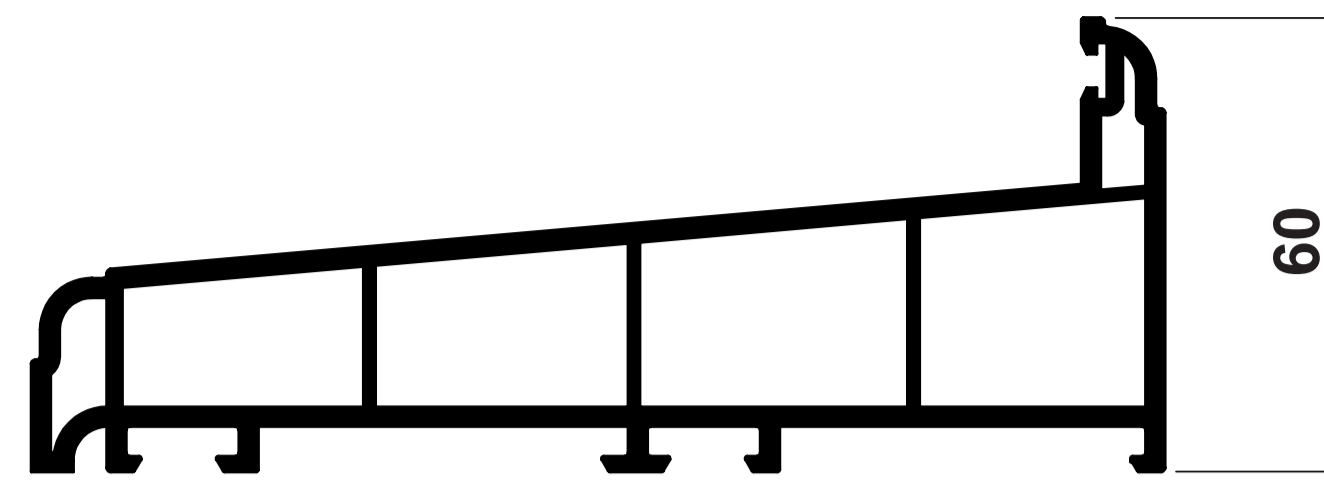

VERTICAL SLIDER

VS01
OUTER FRAME (128mm)

VS02
CILL (150mm)

VS14
EXTENDED CILL (210mm)

VS03
SMALL SASH

VS04
STANDARD SASH

VS05
BOTTOM RAIL

VS06
SQUARE BEAD

VS07
OVOLO BEAD

VS11
SMALL
GEORGIAN BAR

VS12
LARGE
GEORGIAN BAR

VSM01
DECORATIVE HORNS

VSM14
CILL END CAPS

VSM04
CILL END CAPS

VS09
INTERLOCK

VS10
SASH STOP