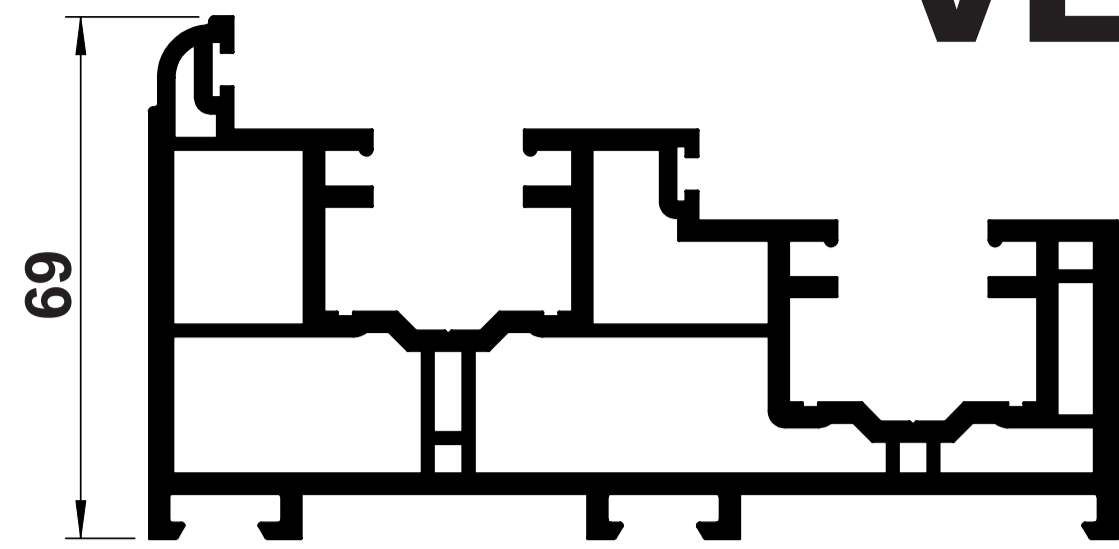

VERTICAL SLIDER

VS01
OUTER FRAME (128mm)

VS02
CILL (150mm)

VS14
EXTENDED CILL (210mm)

VS03
SMALL SASH

VS04
STANDARD SASH

VS05
BOTTOM RAIL

VS06
SQUARE BEAD

VS07
OVOLO BEAD

VS11
SMALL
GEORGIAN BAR

VS12
LARGE
GEORGIAN BAR

VSM01
DECORATIVE HORNS

VSM14
CILL END CAPS

VSM04
CILL END CAPS

VS09
INTERLOCK

VS10
SASH STOP