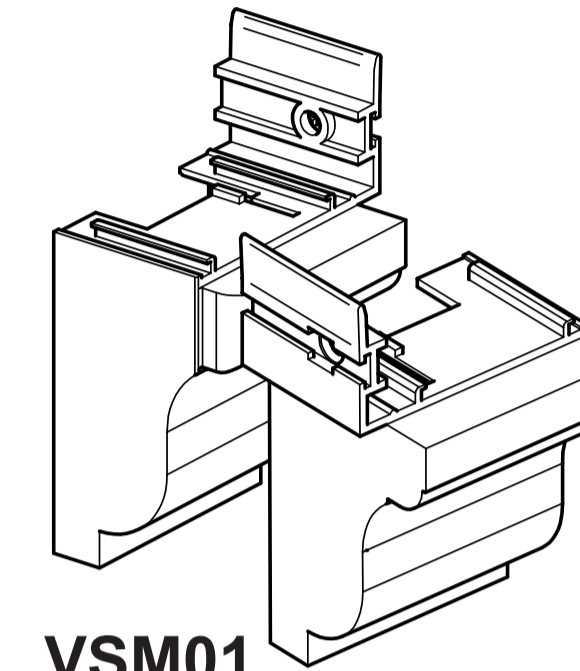

VERTICAL SLIDER

VS01
OUTER FRAME (128mm)

VS02
CILL (150mm)

VS14
EXTENDED CILL (210mm)

VS03
SMALL SASH

VS04
STANDARD SASH

VS05
BOTTOM RAIL

VS06
SQUARE BEAD

VS07
OVOLO BEAD

VS11
SMALL
GEORGIAN BAR

VS12
LARGE
GEORGIAN BAR

VSM01
DECORATIVE HORNS

VSM14
CILL END CAPS

VSM04
CILL END CAPS

VS09
INTERLOCK

VS10
SASH STOP