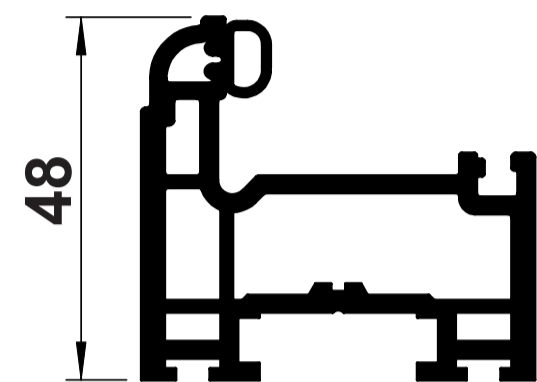

VERTICAL SLIDER

VS01
OUTER FRAME (128mm)

VS02
CILL (150mm)

VS14
EXTENDED CILL (210mm)

VS03
SMALL SASH

VS04
STANDARD SASH

VS05
BOTTOM RAIL

VS06
SQUARE BEAD

VS07
OVOLO BEAD

VS11
SMALL
GEORGIAN BAR

VS12
LARGE
GEORGIAN BAR

VSM01
DECORATIVE HORNS

VSM14
CILL END CAPS

VSM04
CILL END CAPS

VS09
INTERLOCK

VS10
SASH STOP