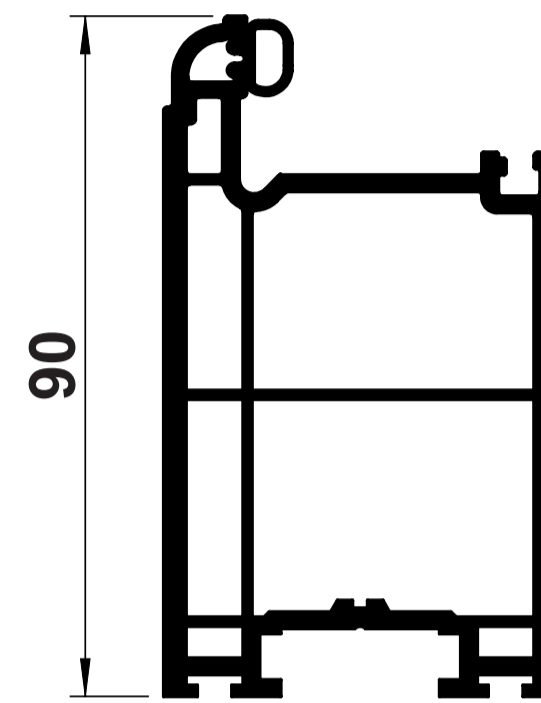

VERTICAL SLIDER

VS01
OUTER FRAME (128mm)

VS02
CILL (150mm)

VS14
EXTENDED CILL (210mm)

VS03
SMALL SASH

VS04
STANDARD SASH

VS05
BOTTOM RAIL

VS06
SQUARE BEAD

VS07
OVOLO BEAD

VS11
SMALL
GEORGIAN BAR

VS12
LARGE
GEORGIAN BAR

VSM01
DECORATIVE HORNS

VSM14
CILL END CAPS

VSM04
CILL END CAPS

VS09
INTERLOCK

VS10
SASH STOP