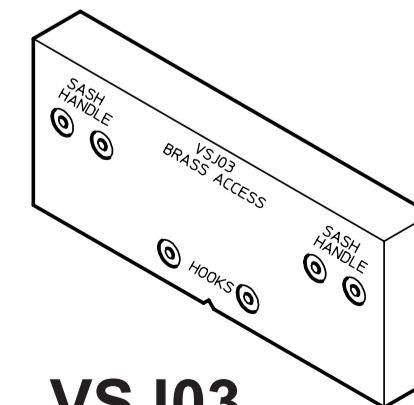

VSR85
ALUMINIUM
COUPLER

SW58
COVER CAP

VSJ01
BALANCE
FIXING JIG

VSJ02
CILL JOINT JIG

VSJ03
BRASS HANDLE JIG

VSJ04
WHITE HANDLE JIG

VSJ05
BOTTOM RAIL JIG

VSJ06
CAM LOCK JIG