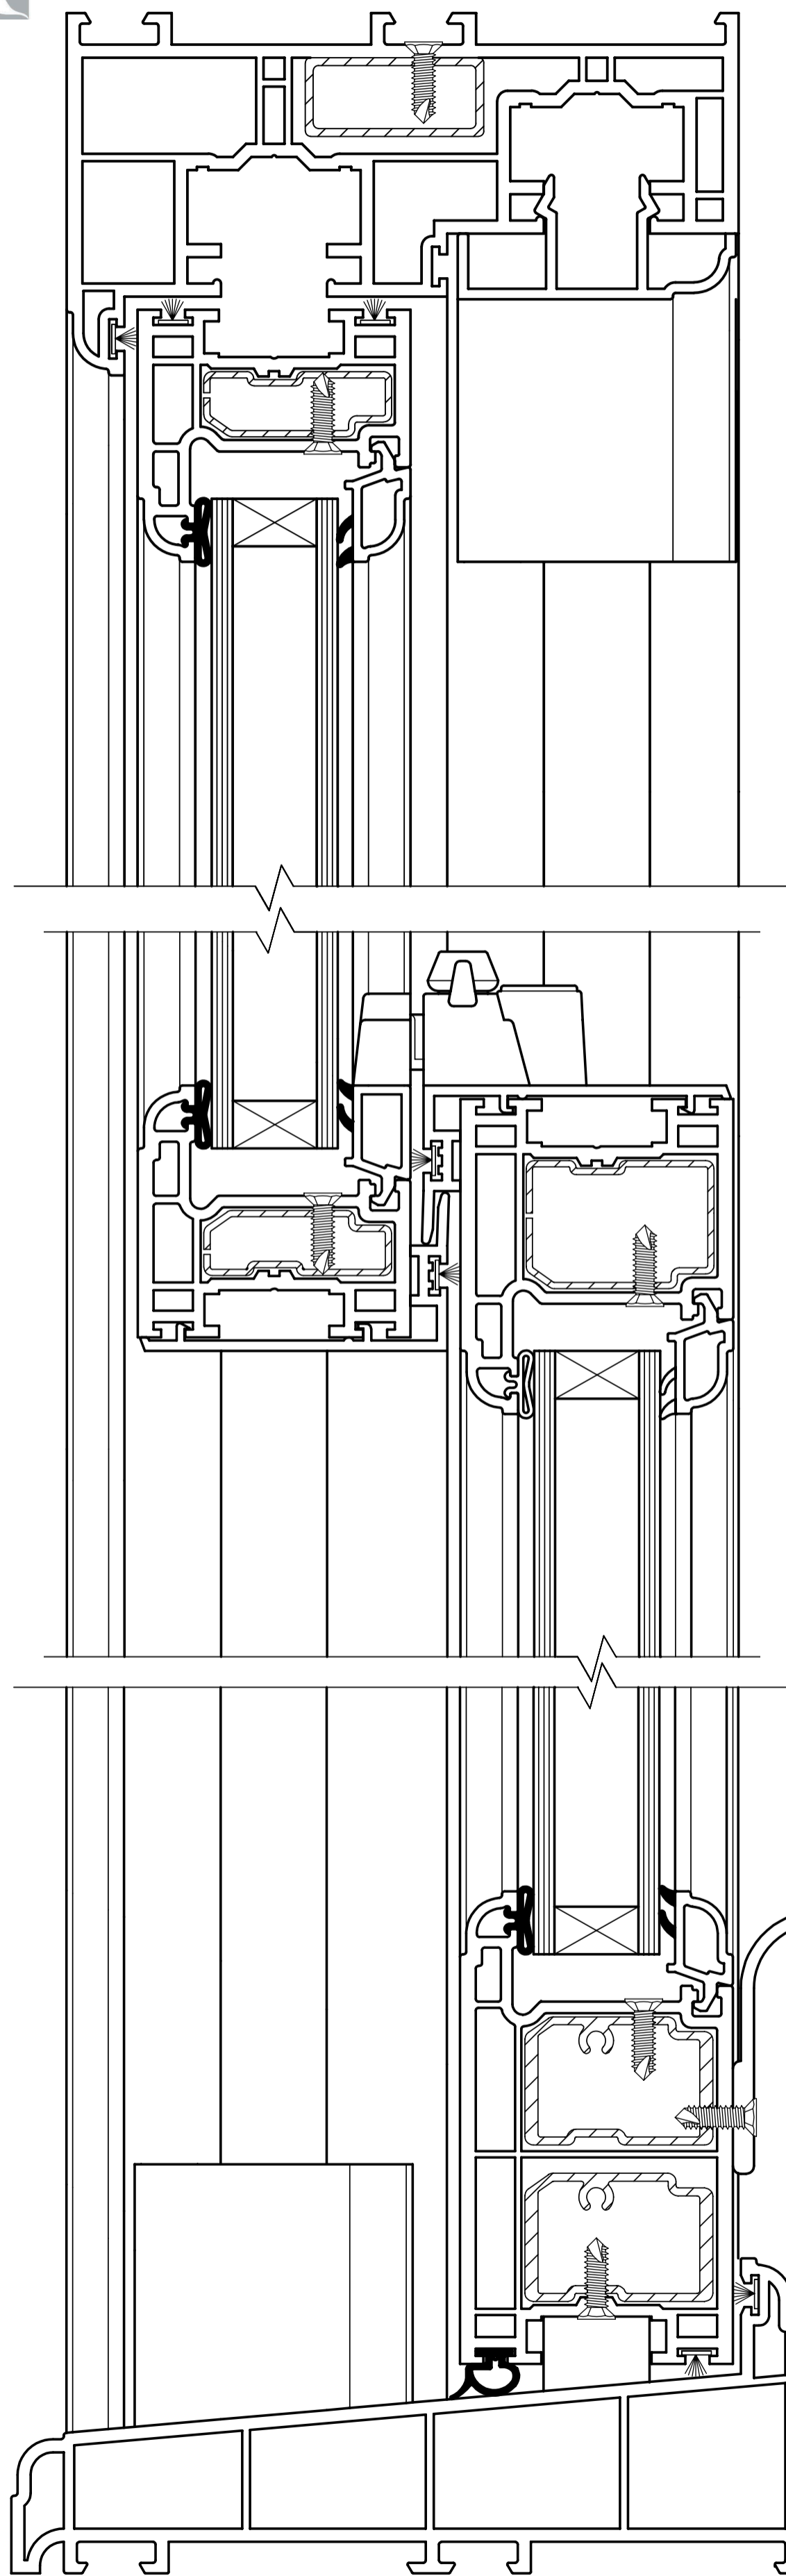

VERTICAL SLIDER

VS01
OUTER FRAME (128mm)

VS02
CILL (150mm)

VS14
EXTENDED CILL (210mm)

VS03
SMALL SASH

VS04
STANDARD SASH

VS05
BOTTOM RAIL

VS06
SQUARE BEAD

VS07
OVOLO BEAD

VS11
SMALL
GEORGIAN BAR

VS12
LARGE
GEORGIAN BAR

VSM01
DECORATIVE HORNS

VSM14
CILL END CAPS

VSM04
CILL END CAPS

VS09
INTERLOCK

VS10
SASH STOP