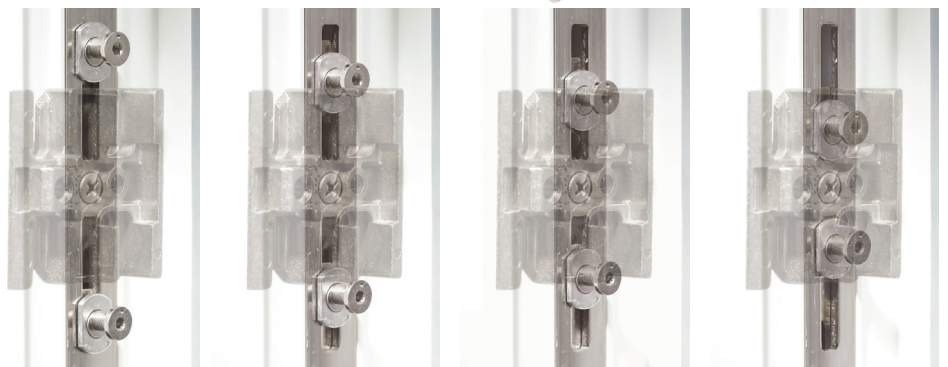

Twin – Cam Security Lock – TSL
High Security Locking

Twin Cam Security Locking (TSL) from ROTO is a major breakthrough in window locking systems, offering more than double the security of industry standard products and giving you a host of reassuring benefits:-

Each pair of cams close together utilising both sides of the security striker.

Key Features:

- 10 Year guarantee (subject to correct maintenance)
- One of the strongest & most reliable locking systems
- BBA approved (British Board of Agreement)
- SBD approved (police preferred specification)
- One piece mechanism (most shootbolts are 3 part)
- Low handle height for DDA compatibility
- Rotosil coating, exceptional corrosion resistance