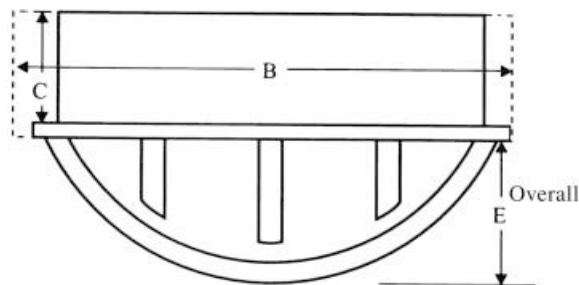

GLASS REINFORCED BOW CANOPIES

*The answer to your fitting problems
All we need is your brickwork opening size.*

**New Lead Look
Flashing Available**

MODEL	DIMENSIONS							PROJECTION
SIZE	A	B	C	1D	2D	E	F	H
1800 Canopy	250	2360	300	1900	1500	256	200	175mm
2400 Canopy	300	2830	300	2500	1900	390	250	310mm
2800 Canopy	310	3150	300	2800	2500	460	260	360mm
3400 Canopy	330	3730	300	3400	2800	590	280	490mm

Manufactured in strong rigid G.R.P. this beautifully designed canopy is available for any opening between 1500 and 3400. Available in three shades of white, chocolate brown, oak and rosewood. Cuts fitting time to a minimum and can be completed by an installer, eliminating lead work and plaster ceilings etc. No need for specialist contractors to finish the job.