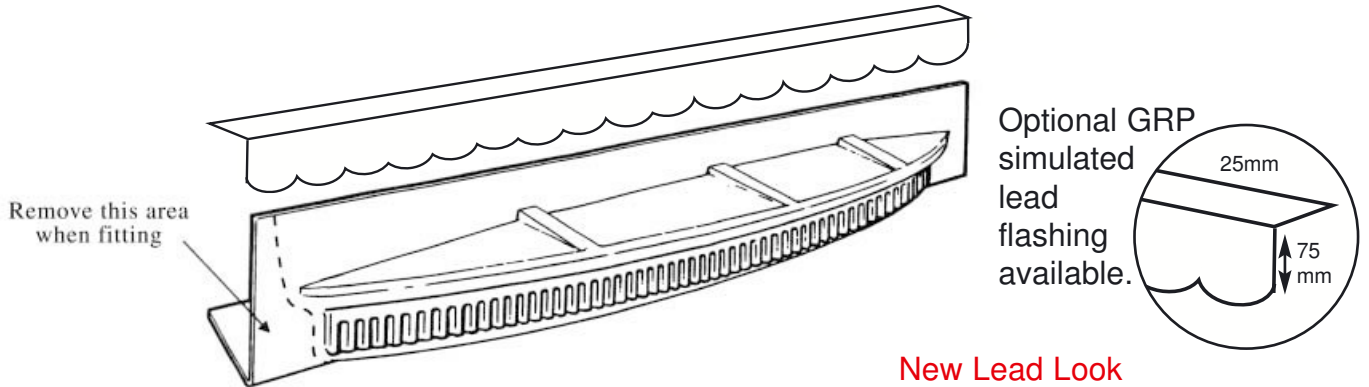

GLASS REINFORCED BOW CANOPIES

*The answer to your fitting problems
All we need is your brickwork opening size.*

**New Lead Look
Flashing Available**

MODEL	DIMENSIONS							PROJECTION
SIZE	A	B	C	1D	2D	E	F	H
1800 Canopy	250	2360	300	1900	1500	256	200	175mm
2400 Canopy	300	2830	300	2500	1900	390	250	310mm
2800 Canopy	310	3150	300	2800	2500	460	260	360mm
3400 Canopy	330	3730	300	3400	2800	590	280	490mm

Manufactured in strong rigid G.R.P. this beautifully designed canopy is available for any opening between 1500 and 3400. Available in three shades of white, chocolate brown, oak and rosewood. Cuts fitting time to a minimum and can be completed by an installer, eliminating lead work and plaster ceilings etc. No need for specialist contractors to finish the job.