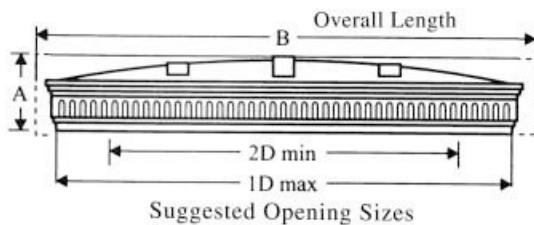

GLASS REINFORCED BOW CANOPIES

*The answer to your fitting problems
All we need is your brickwork opening size.*

**New Lead Look
Flashing Available**

MODEL	DIMENSIONS							PROJECTION
SIZE	A	B	C	1D	2D	E	F	H
1800 Canopy	250	2360	300	1900	1500	256	200	175mm
2400 Canopy	300	2830	300	2500	1900	390	250	310mm
2800 Canopy	310	3150	300	2800	2500	460	260	360mm
3400 Canopy	330	3730	300	3400	2800	590	280	490mm

Manufactured in strong rigid G.R.P. this beautifully designed canopy is available for any opening between 1500 and 3400. Available in three shades of white, chocolate brown, oak and rosewood. Cuts fitting time to a minimum and can be completed by an installer, eliminating lead work and plaster ceilings etc. No need for specialist contractors to finish the job.