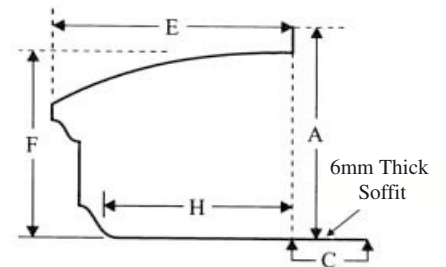

GLASS REINFORCED BOW CANOPIES

*The answer to your fitting problems
All we need is your brickwork opening size.*

**New Lead Look
Flashing Available**

MODEL	DIMENSIONS							PROJECTION
SIZE	A	B	C	1D	2D	E	F	H
1800 Canopy	250	2360	300	1900	1500	256	200	175mm
2400 Canopy	300	2830	300	2500	1900	390	250	310mm
2800 Canopy	310	3150	300	2800	2500	460	260	360mm
3400 Canopy	330	3730	300	3400	2800	590	280	490mm

Manufactured in strong rigid G.R.P. this beautifully designed canopy is available for any opening between 1500 and 3400. Available in three shades of white, chocolate brown, oak and rosewood. Cuts fitting time to a minimum and can be completed by an installer, eliminating lead work and plaster ceilings etc. No need for specialist contractors to finish the job.