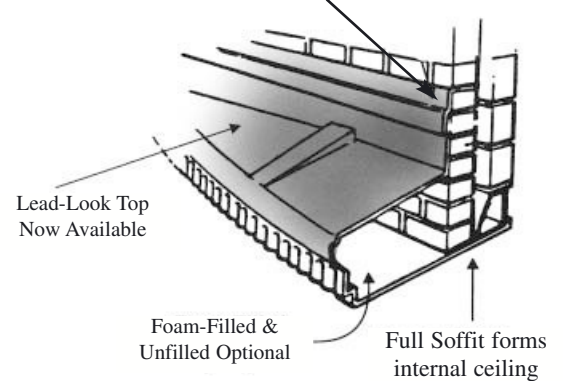

GLASS REINFORCED BOW CANOPIES

*The answer to your fitting problems
All we need is your brickwork opening size.*

**New Lead Look
Flashing Available**

MODEL	DIMENSIONS							PROJECTION
SIZE	A	B	C	1D	2D	E	F	H
1800 Canopy	250	2360	300	1900	1500	256	200	175mm
2400 Canopy	300	2830	300	2500	1900	390	250	310mm
2800 Canopy	310	3150	300	2800	2500	460	260	360mm
3400 Canopy	330	3730	300	3400	2800	590	280	490mm

Manufactured in strong rigid G.R.P. this beautifully designed canopy is available for any opening between 1500 and 3400. Available in three shades of white, chocolate brown, oak and rosewood. Cuts fitting time to a minimum and can be completed by an installer, eliminating lead work and plaster ceilings etc. No need for specialist contractors to finish the job.