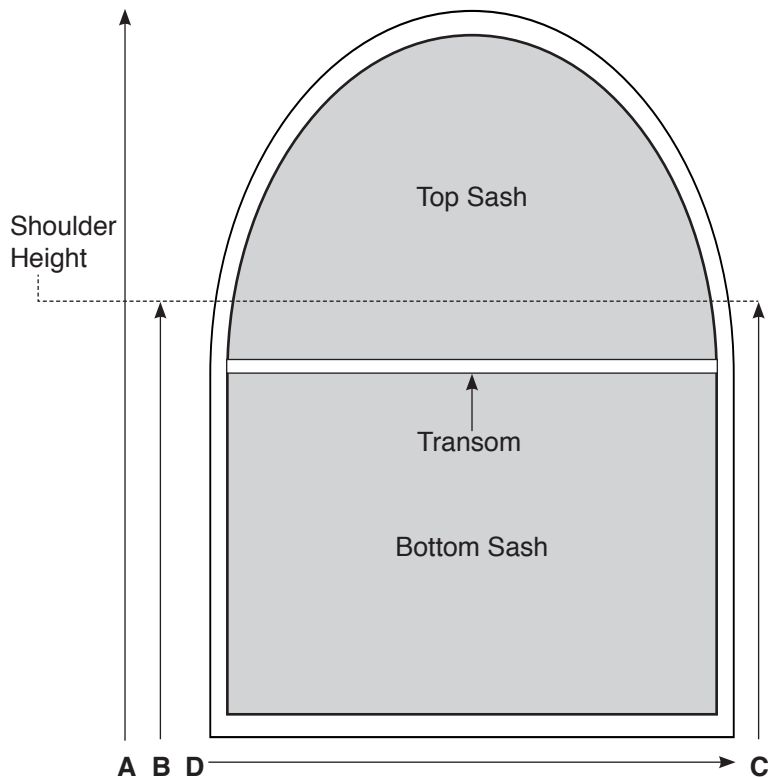

Email _____

Ordered by _____

Window specification

Deep bottom rail No (standard) Yes

Cill size 150mm (standard) 210mm
 (Choice only available in Universal range)

Hardware White (standard) Gold Chrome
 Other (specify) _____

Please note:

All Universal arched/shaped windows will have a fixed top sash as standard. Arched/shaped window orders will be subject to approval - templates may be required. Lead times for arched windows are 6 -8 weeks from signed order acknowledgement. All above sizes to be finished manufacture sizes, total height/width to include cills and add-ons. All above information must be supplied in full prior to quote/order confirmation