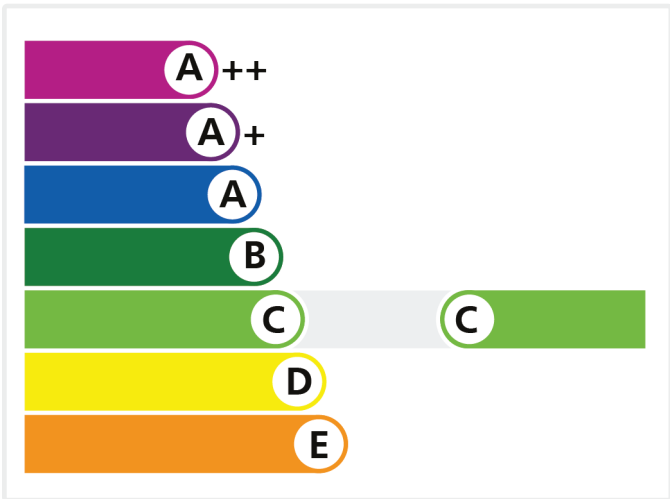

Universal Trade

Spectus Elite 70 Bevel

'C' Rated