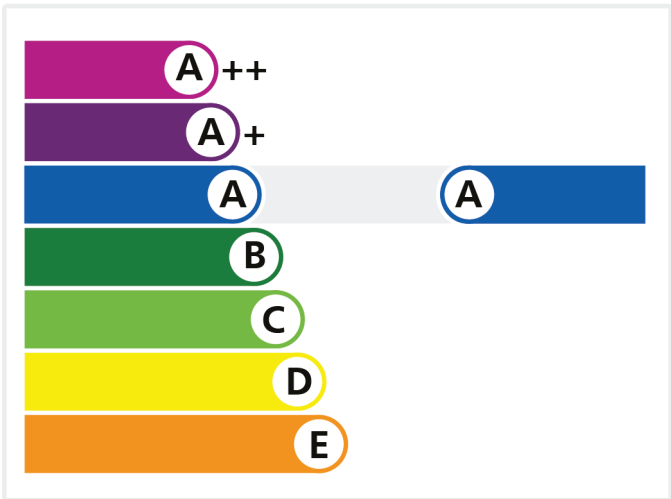

Proven Performance.

Energy Window

Universal Trade

Spectus Elite 70 Bevel

'A' Rated

Licence No. 3777

Review Date: 31/12/2020

To verify this licence please visit bfrc.org

This label is not a statutory requirement. It is a voluntary label provided as a customer service to allow consumers to make informed decisions on the energy performance of competing products.

© Only to be reproduced by permission of British Fenestration Rating Council Ltd