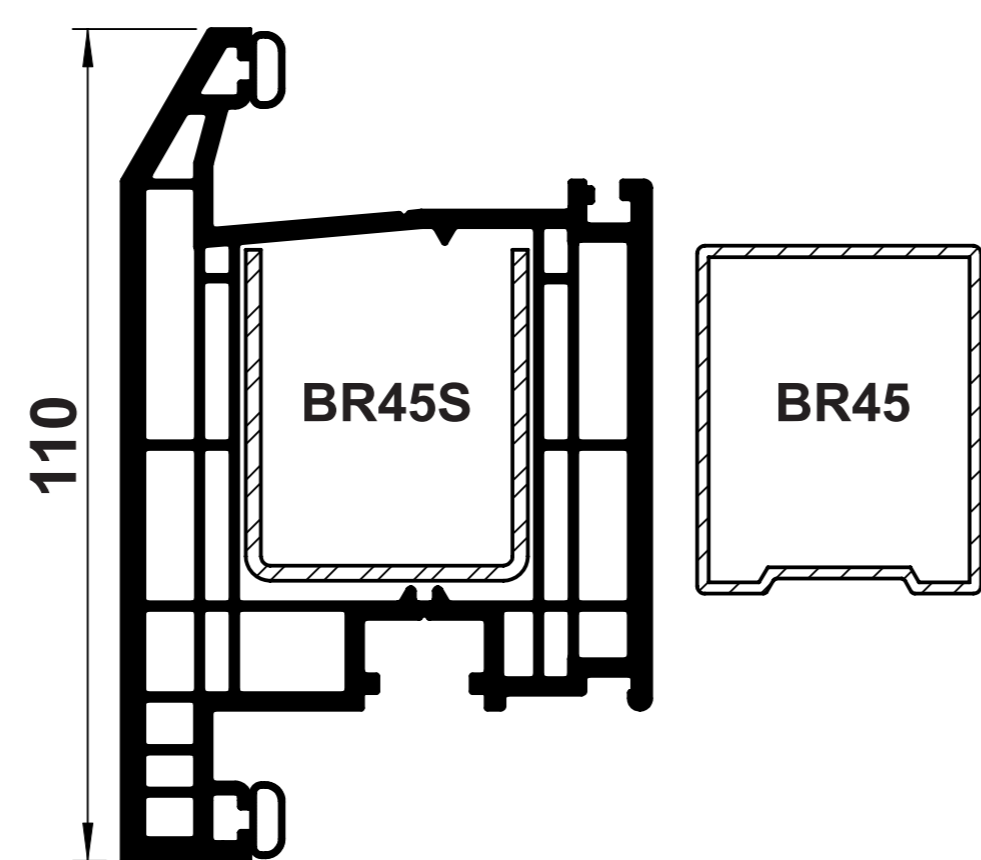

B16
'T' TRANSOM/
MULLION

B17
'Z' TRANSOM/
MULLION

WINDOW SASHES

B30
CASEMENT 'T'
SASH

B31
CASEMENT 'Z'
SASH

B33
TILT & TURN
SASH

DOOR PROFILES

B40
'Z' DOOR SASH

B41
'T' DOOR SASH

B14
'T' MIDRAIL

B15
'Z' MIDRAIL

GLAZING BEADS

B61
24mm BEAD

B62
28mm BEAD

B50
28mm BEAD

B60
28mm BEAD

B55
40mm BEAD

B66
44mm BEAD