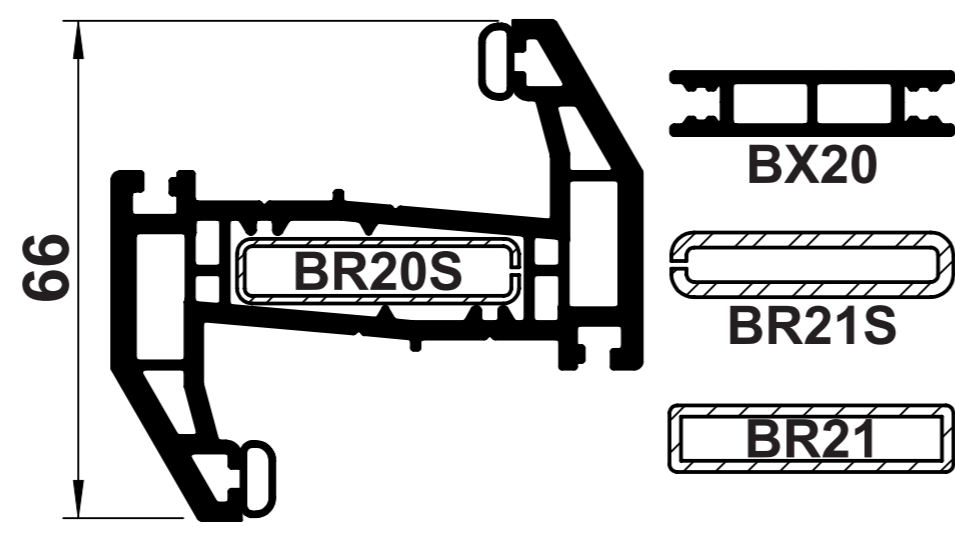

OUTER FRAMES

B01
OUTER FRAME

B02
OUTER FRAME

B03
OUTER FRAME

B04
OUTER FRAME

TRANSOMS/MULLIONS

B10
'T' TRANSOM/
MULLION

B11
'Z' TRANSOM/
MULLION

B16
'T' TRANSOM/
MULLION

B17
'Z' TRANSOM/
MULLION

WINDOW SASHES

B30
CASEMENT 'T'
SASH

B31
CASEMENT 'Z'
SASH

B33
TILT & TURN
SASH

DOOR PROFILES

B40
'Z' DOOR SASH

B55
40mm BEAD

B66
44mm BEAD