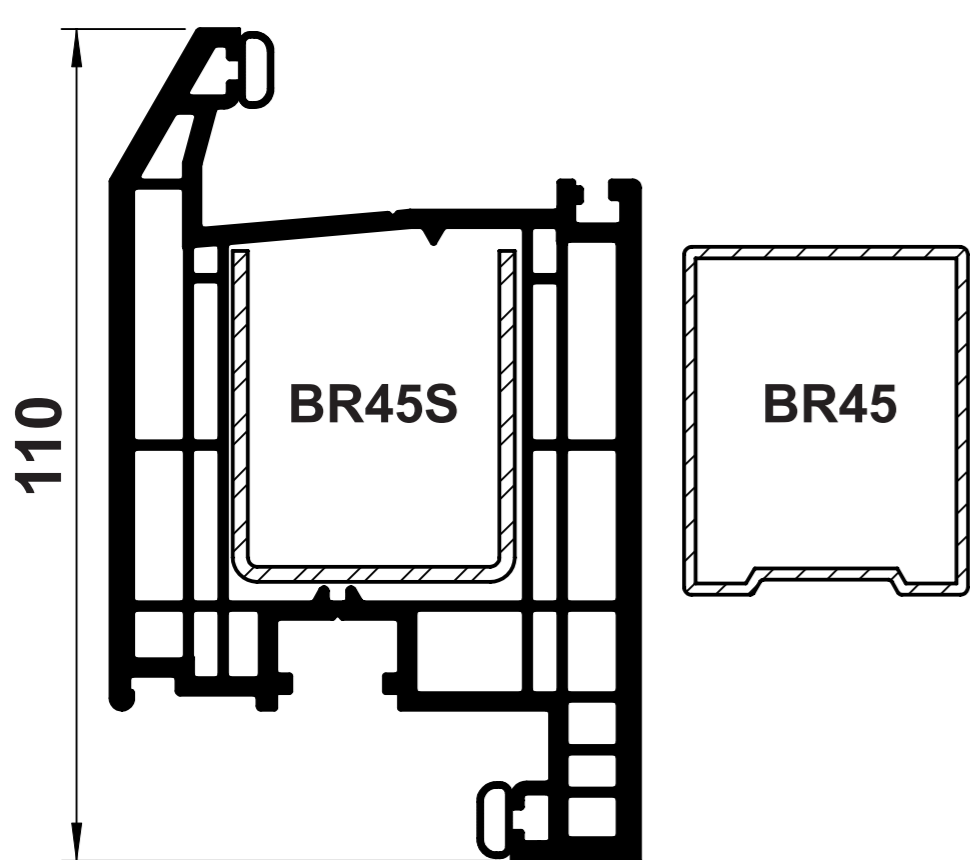

B16
'T' TRANSOM/
MULLION

B17
'Z' TRANSOM/
MULLION

WINDOW SASHES

B30
CASEMENT 'T'
SASH

B31
CASEMENT 'Z'
SASH

B33
TILT & TURN
SASH

DOOR PROFILES

B40
'Z' DOOR SASH

B41
'T' DOOR SASH

B14
'T' MIDRAIL

B15
'Z' MIDRAIL

GLAZING BEADS

B61
24mm BEAD

B62
28mm BEAD

B50
28mm BEAD

B60
28mm BEAD

B55
40mm BEAD

B66
44mm BEAD