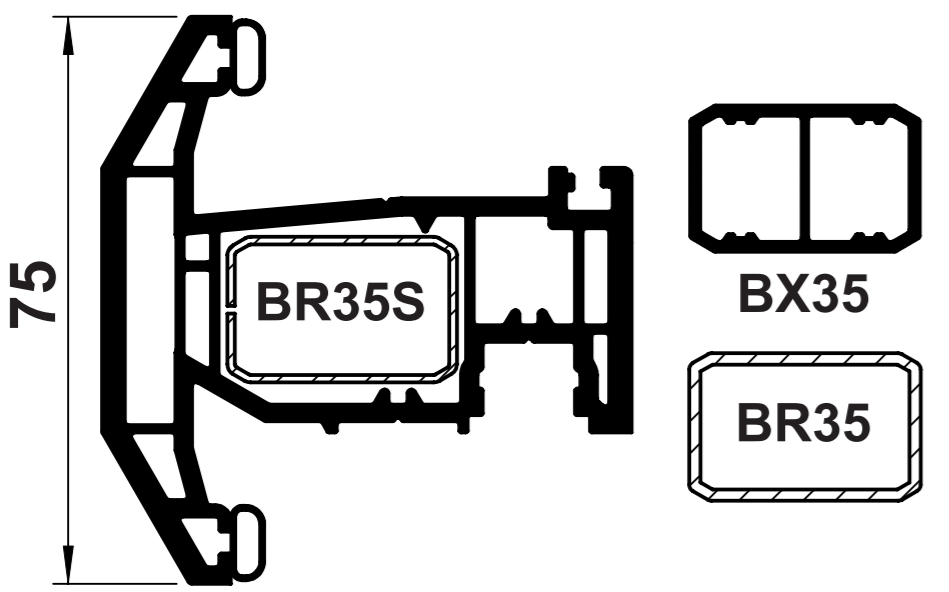

OUTER FRAMES

B01
OUTER FRAME

B02
OUTER FRAME

B03
OUTER FRAME

B04
OUTER FRAME

TRANSOMS/MULLIONS

B10
'T' TRANSOM/
MULLION

B11
'Z' TRANSOM/
MULLION

B16
'T' TRANSOM/
MULLION

B17
'Z' TRANSOM/
MULLION

WINDOW SASHES

B30
CASEMENT 'T'
SASH

B31
CASEMENT 'Z'
SASH

B33
TILT & TURN
SASH

DOOR PROFILES

B40
'Z' DOOR SASH

B55
40mm BEAD

B66
44mm BEAD