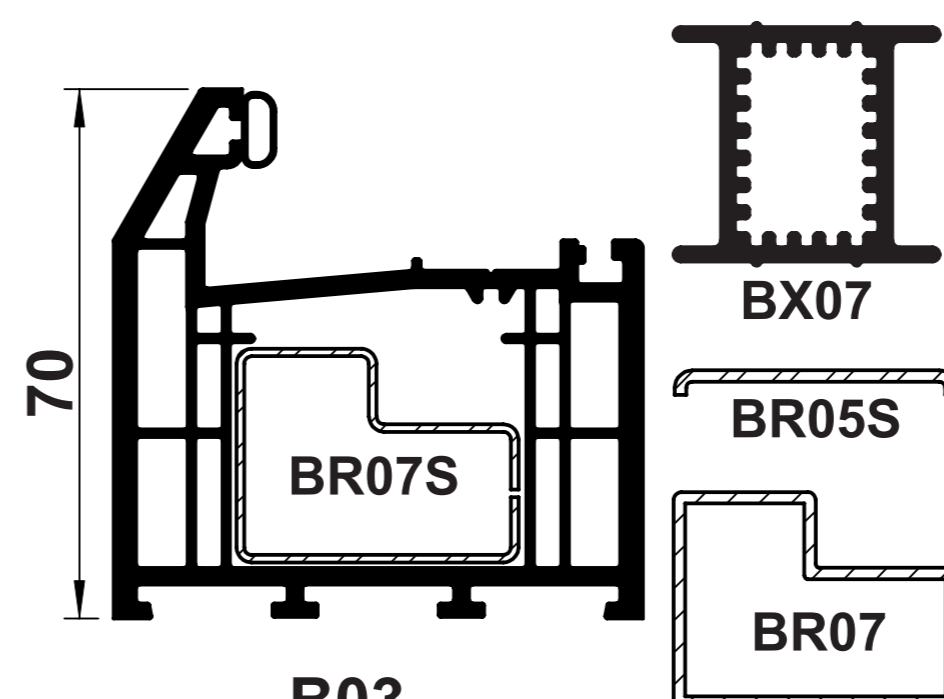

OUTER FRAMES

B01
OUTER FRAME

B02
OUTER FRAME

B03
OUTER FRAME

B04
OUTER FRAME

TRANSOMS/MULLIONS

B10
'T' TRANSOM/
MULLION

B11
'Z' TRANSOM/
MULLION

B16
'T' TRANSOM/
MULLION

B17
'Z' TRANSOM/
MULLION

WINDOW SASHES

B30
CASEMENT 'T'
SASH

B31
CASEMENT 'Z'
SASH

B33
TILT & TURN
SASH

DOOR PROFILES

B40
'Z' DOOR SASH

B41
'T' DOOR SASH

B14
'T' MIDRAIL

B15
'Z' MIDRAIL

GLAZING BEADS

B61
24mm BEAD

B62
28mm BEAD

B50
28mm BEAD

B60
28mm BEAD

B55
40mm BEAD

B66
44mm BEAD