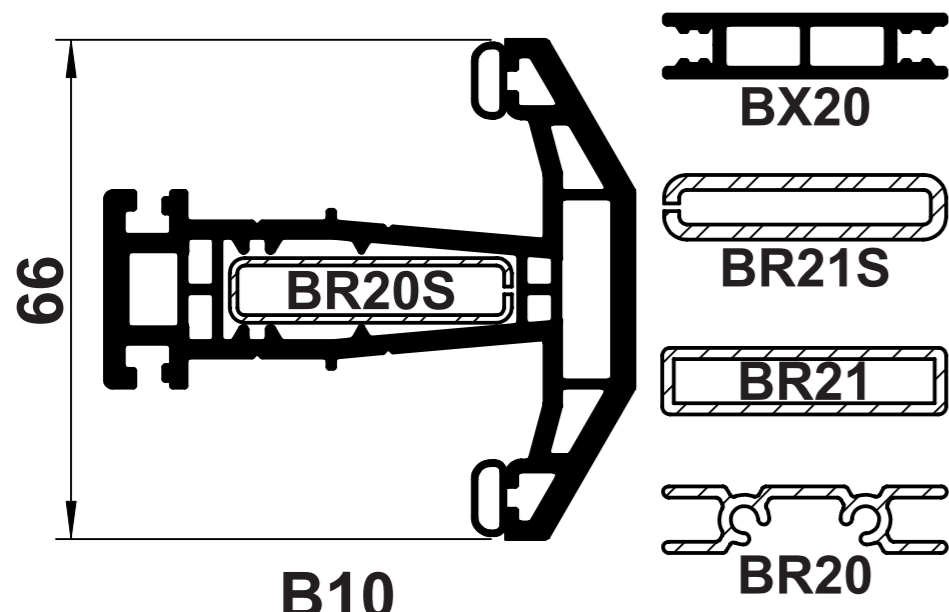

OUTER FRAMES

B01
OUTER FRAME

B02
OUTER FRAME

B03
OUTER FRAME

B04
OUTER FRAME

TRANSOMS/MULLIONS

B10
'T' TRANSOM/
MULLION

B11
'Z' TRANSOM/
MULLION

B16
'T' TRANSOM/
MULLION

B17
'Z' TRANSOM/
MULLION

WINDOW SASHES

B30
CASEMENT 'T'
SASH

B31
CASEMENT 'Z'
SASH

B33
TILT & TURN
SASH

DOOR PROFILES

B40
'Z' DOOR SASH

B55
40mm BEAD

B66
44mm BEAD