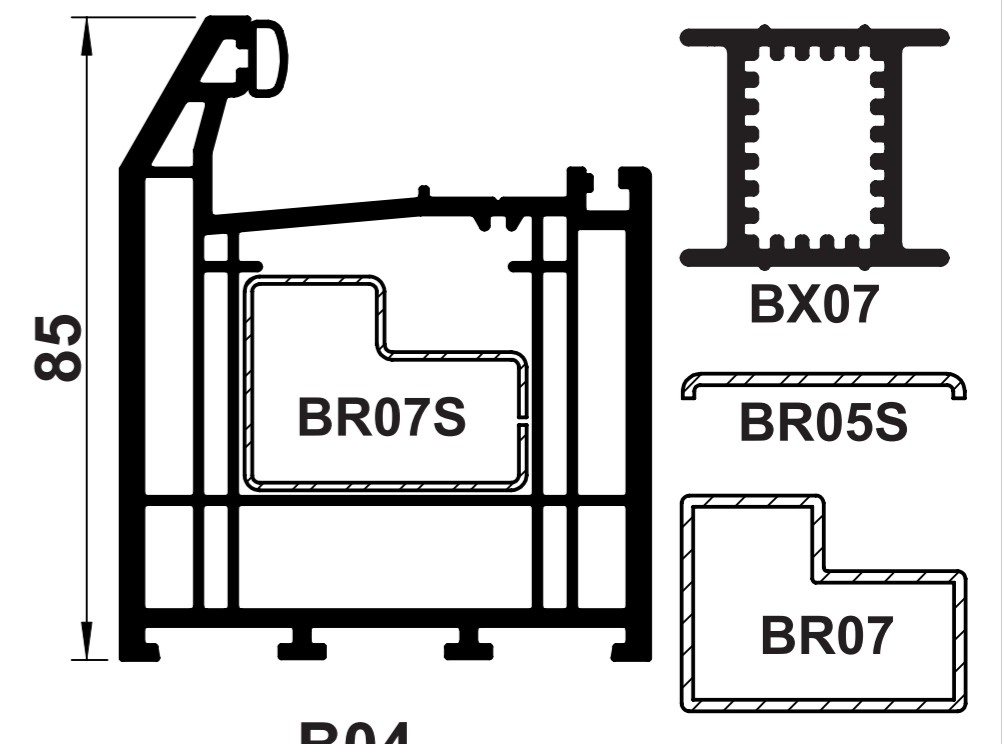

OUTER FRAMES

B01
OUTER FRAME

B02
OUTER FRAME

B03
OUTER FRAME

B04
OUTER FRAME

TRANSOMS/MULLIONS

B10
'T' TRANSOM/
MULLION

B11
'Z' TRANSOM/
MULLION

B16
'T' TRANSOM/
MULLION

B17
'Z' TRANSOM/
MULLION

WINDOW SASHES

B30
CASEMENT 'T'
SASH

B31
CASEMENT 'Z'
SASH

B33
TILT & TURN
SASH

DOOR PROFILES

B40
'Z' DOOR SASH

B55
40mm BEAD

B66
44mm BEAD