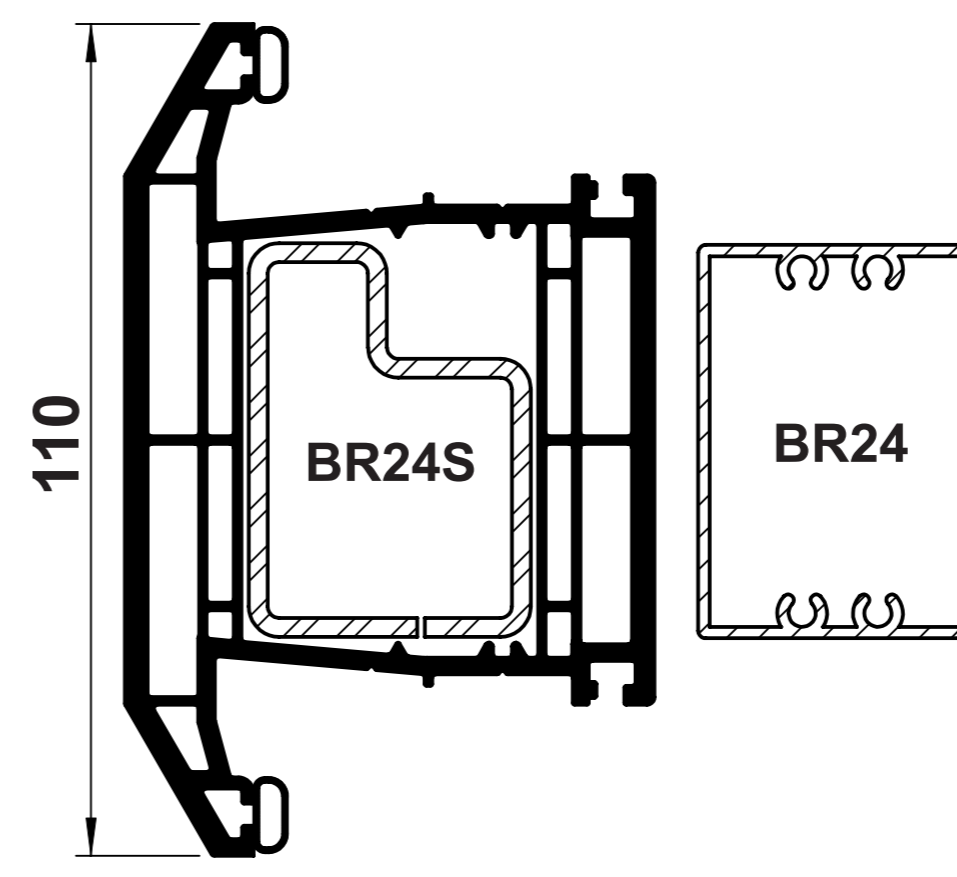

OUTER FRAMES

B01
OUTER FRAME

B02
OUTER FRAME

B03
OUTER FRAME

B04
OUTER FRAME

TRANSOMS/MULLIONS

B10
'T' TRANSOM/
MULLION

B11
'Z' TRANSOM/
MULLION

B16
'T' TRANSOM/
MULLION

B17
'Z' TRANSOM/
MULLION

WINDOW SASHES

B30
CASEMENT 'T'
SASH

B31
CASEMENT 'Z'
SASH

B33
TILT & TURN
SASH

DOOR PROFILES

B40
'Z' DOOR SASH

B41
'T' DOOR SASH

B14
'T' MIDRAIL

B15
'Z' MIDRAIL

GLAZING BEADS

B61
24mm BEAD

B62
28mm BEAD

B50
28mm BEAD

B60
28mm BEAD

B55
40mm BEAD

B66
44mm BEAD