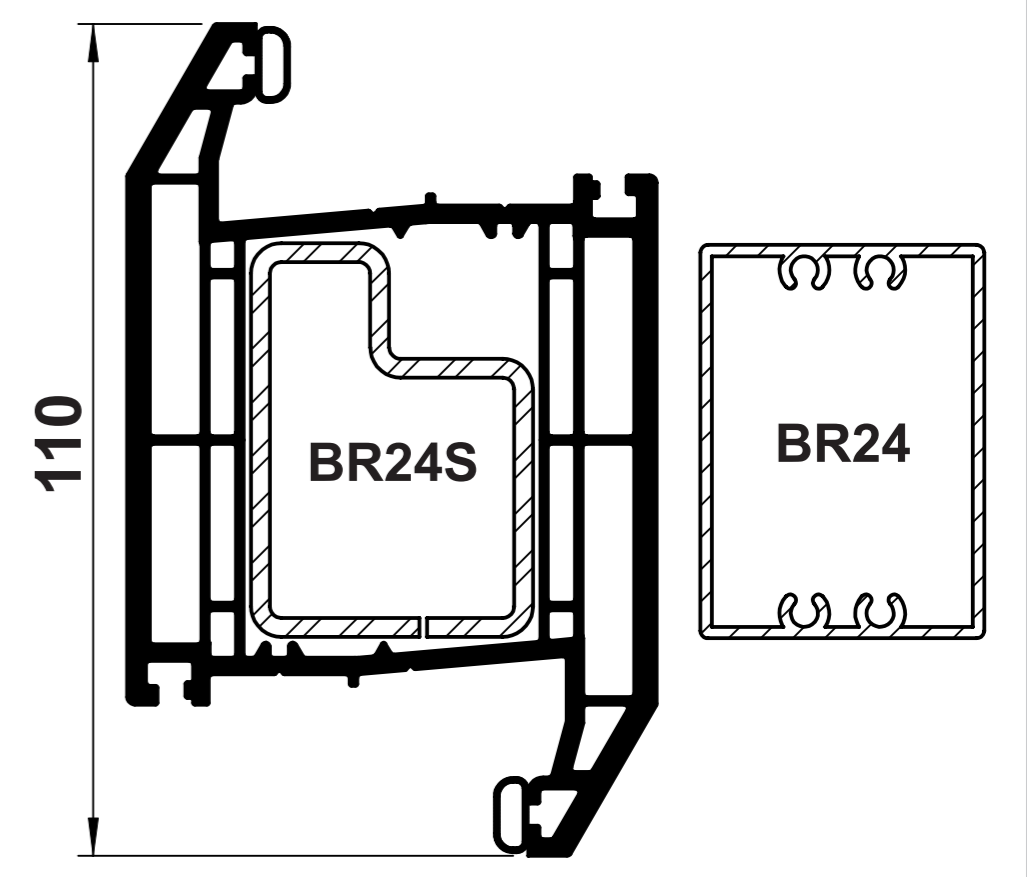

B16
'T' TRANSOM/
MULLION

B17
'Z' TRANSOM/
MULLION

WINDOW SASHES

B30
CASEMENT 'T'
SASH

B31
CASEMENT 'Z'
SASH

B33
TILT & TURN
SASH

DOOR PROFILES

B40
'Z' DOOR SASH

B41
'T' DOOR SASH

B14
'T' MIDRAIL

B15
'Z' MIDRAIL

GLAZING BEADS

B61
24mm BEAD

B62
28mm BEAD

B50
28mm BEAD

B60
28mm BEAD

B55
40mm BEAD

B66
44mm BEAD