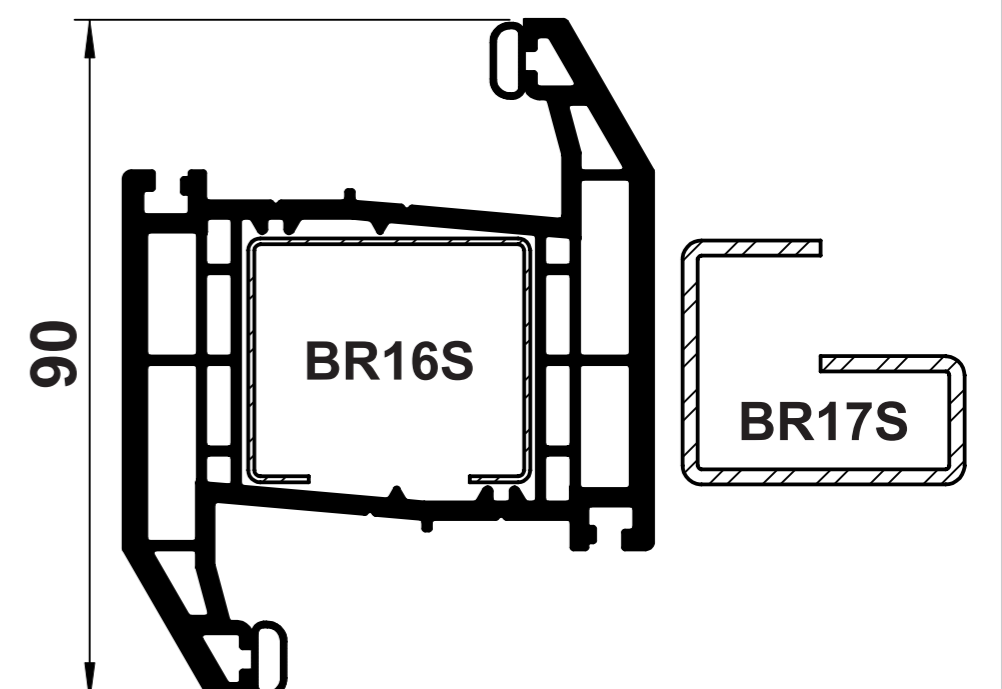

OUTER FRAMES

B01
OUTER FRAME

B02
OUTER FRAME

B03
OUTER FRAME

B04
OUTER FRAME

TRANSOMS/MULLIONS

B10
'T' TRANSOM/
MULLION

B11
'Z' TRANSOM/
MULLION

B16
'T' TRANSOM/
MULLION

B17
'Z' TRANSOM/
MULLION

WINDOW SASHES

B30
CASEMENT 'T'
SASH

B31
CASEMENT 'Z'
SASH

B33
TILT & TURN
SASH

DOOR PROFILES

B40
'Z' DOOR SASH

B55
40mm BEAD

B66
44mm BEAD