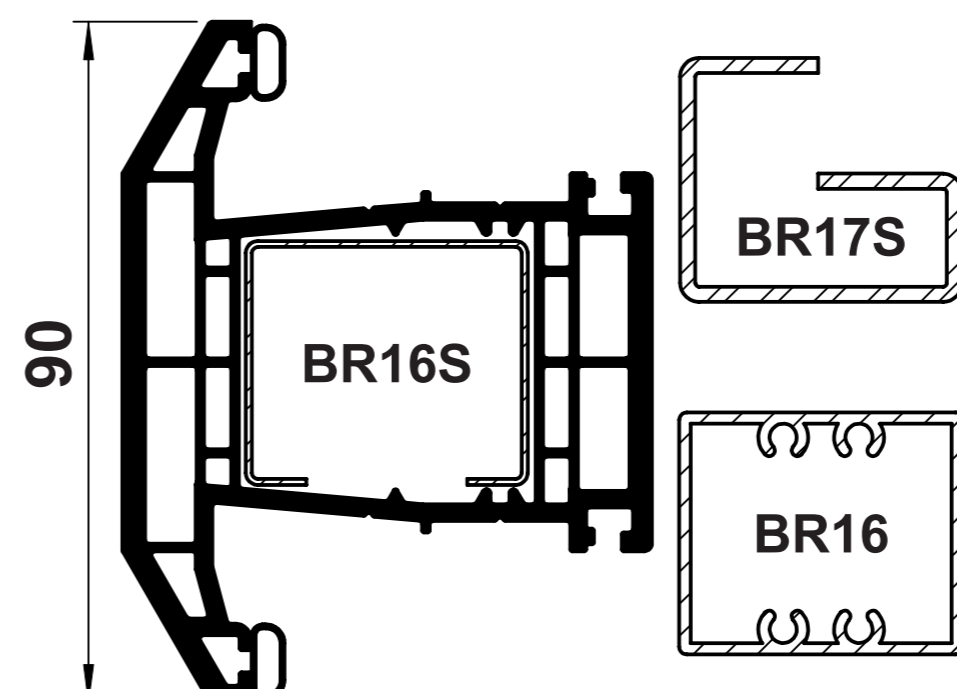

OUTER FRAMES

B01
OUTER FRAME

B02
OUTER FRAME

B03
OUTER FRAME

B04
OUTER FRAME

TRANSOMS/MULLIONS

B10
'T' TRANSOM/
MULLION

B11
'Z' TRANSOM/
MULLION

B16
'T' TRANSOM/
MULLION

B17
'Z' TRANSOM/
MULLION

WINDOW SASHES

B30
CASEMENT 'T'
SASH

B31
CASEMENT 'Z'
SASH

B33
TILT & TURN
SASH

DOOR PROFILES

B40
'Z' DOOR SASH

B41
'T' DOOR SASH

B14
'T' MIDRAIL

B15
'Z' MIDRAIL

GLAZING BEADS

B61
24mm BEAD

B62
28mm BEAD

B50
28mm BEAD

B60
28mm BEAD

B55
40mm BEAD

B66
44mm BEAD