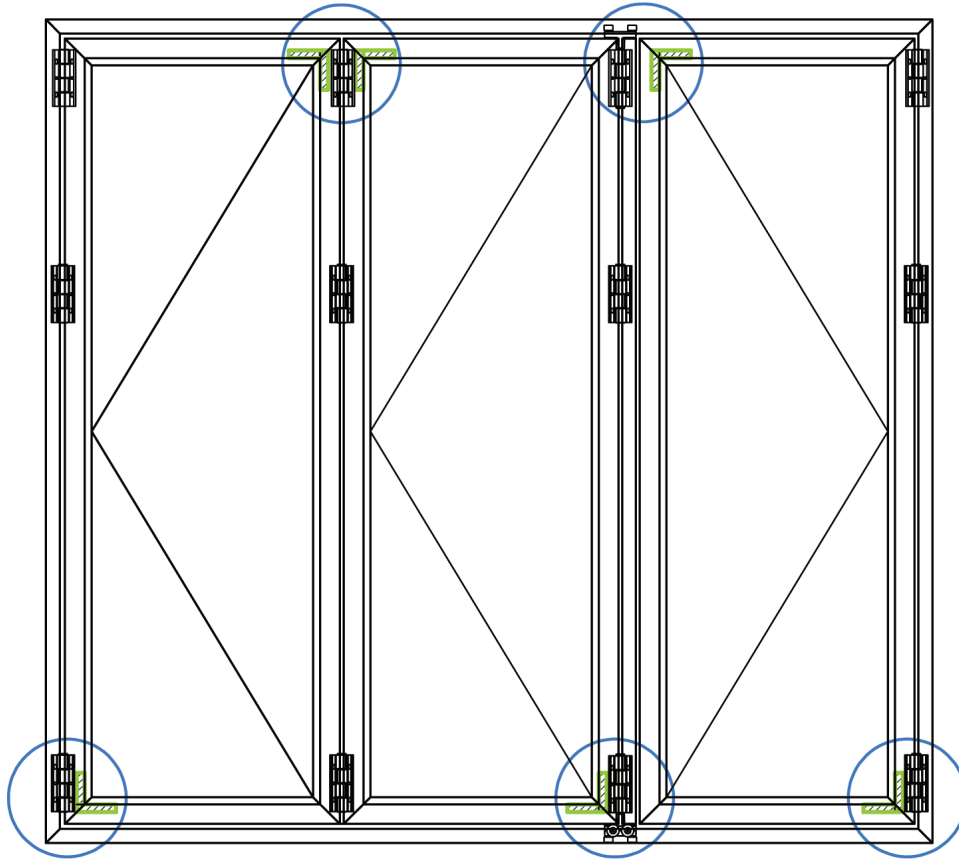

## GLAZING METHOD

Open Out Configuration

NB PACK GLASS TOWARDS FRAME/ BOTTOM ROLLERS

- 1. Bead
- 2. Vent
- 3. Gasket
- 4. Wedge
- 5. Glass Packer

-  Clicks into place
-  Glass Packer