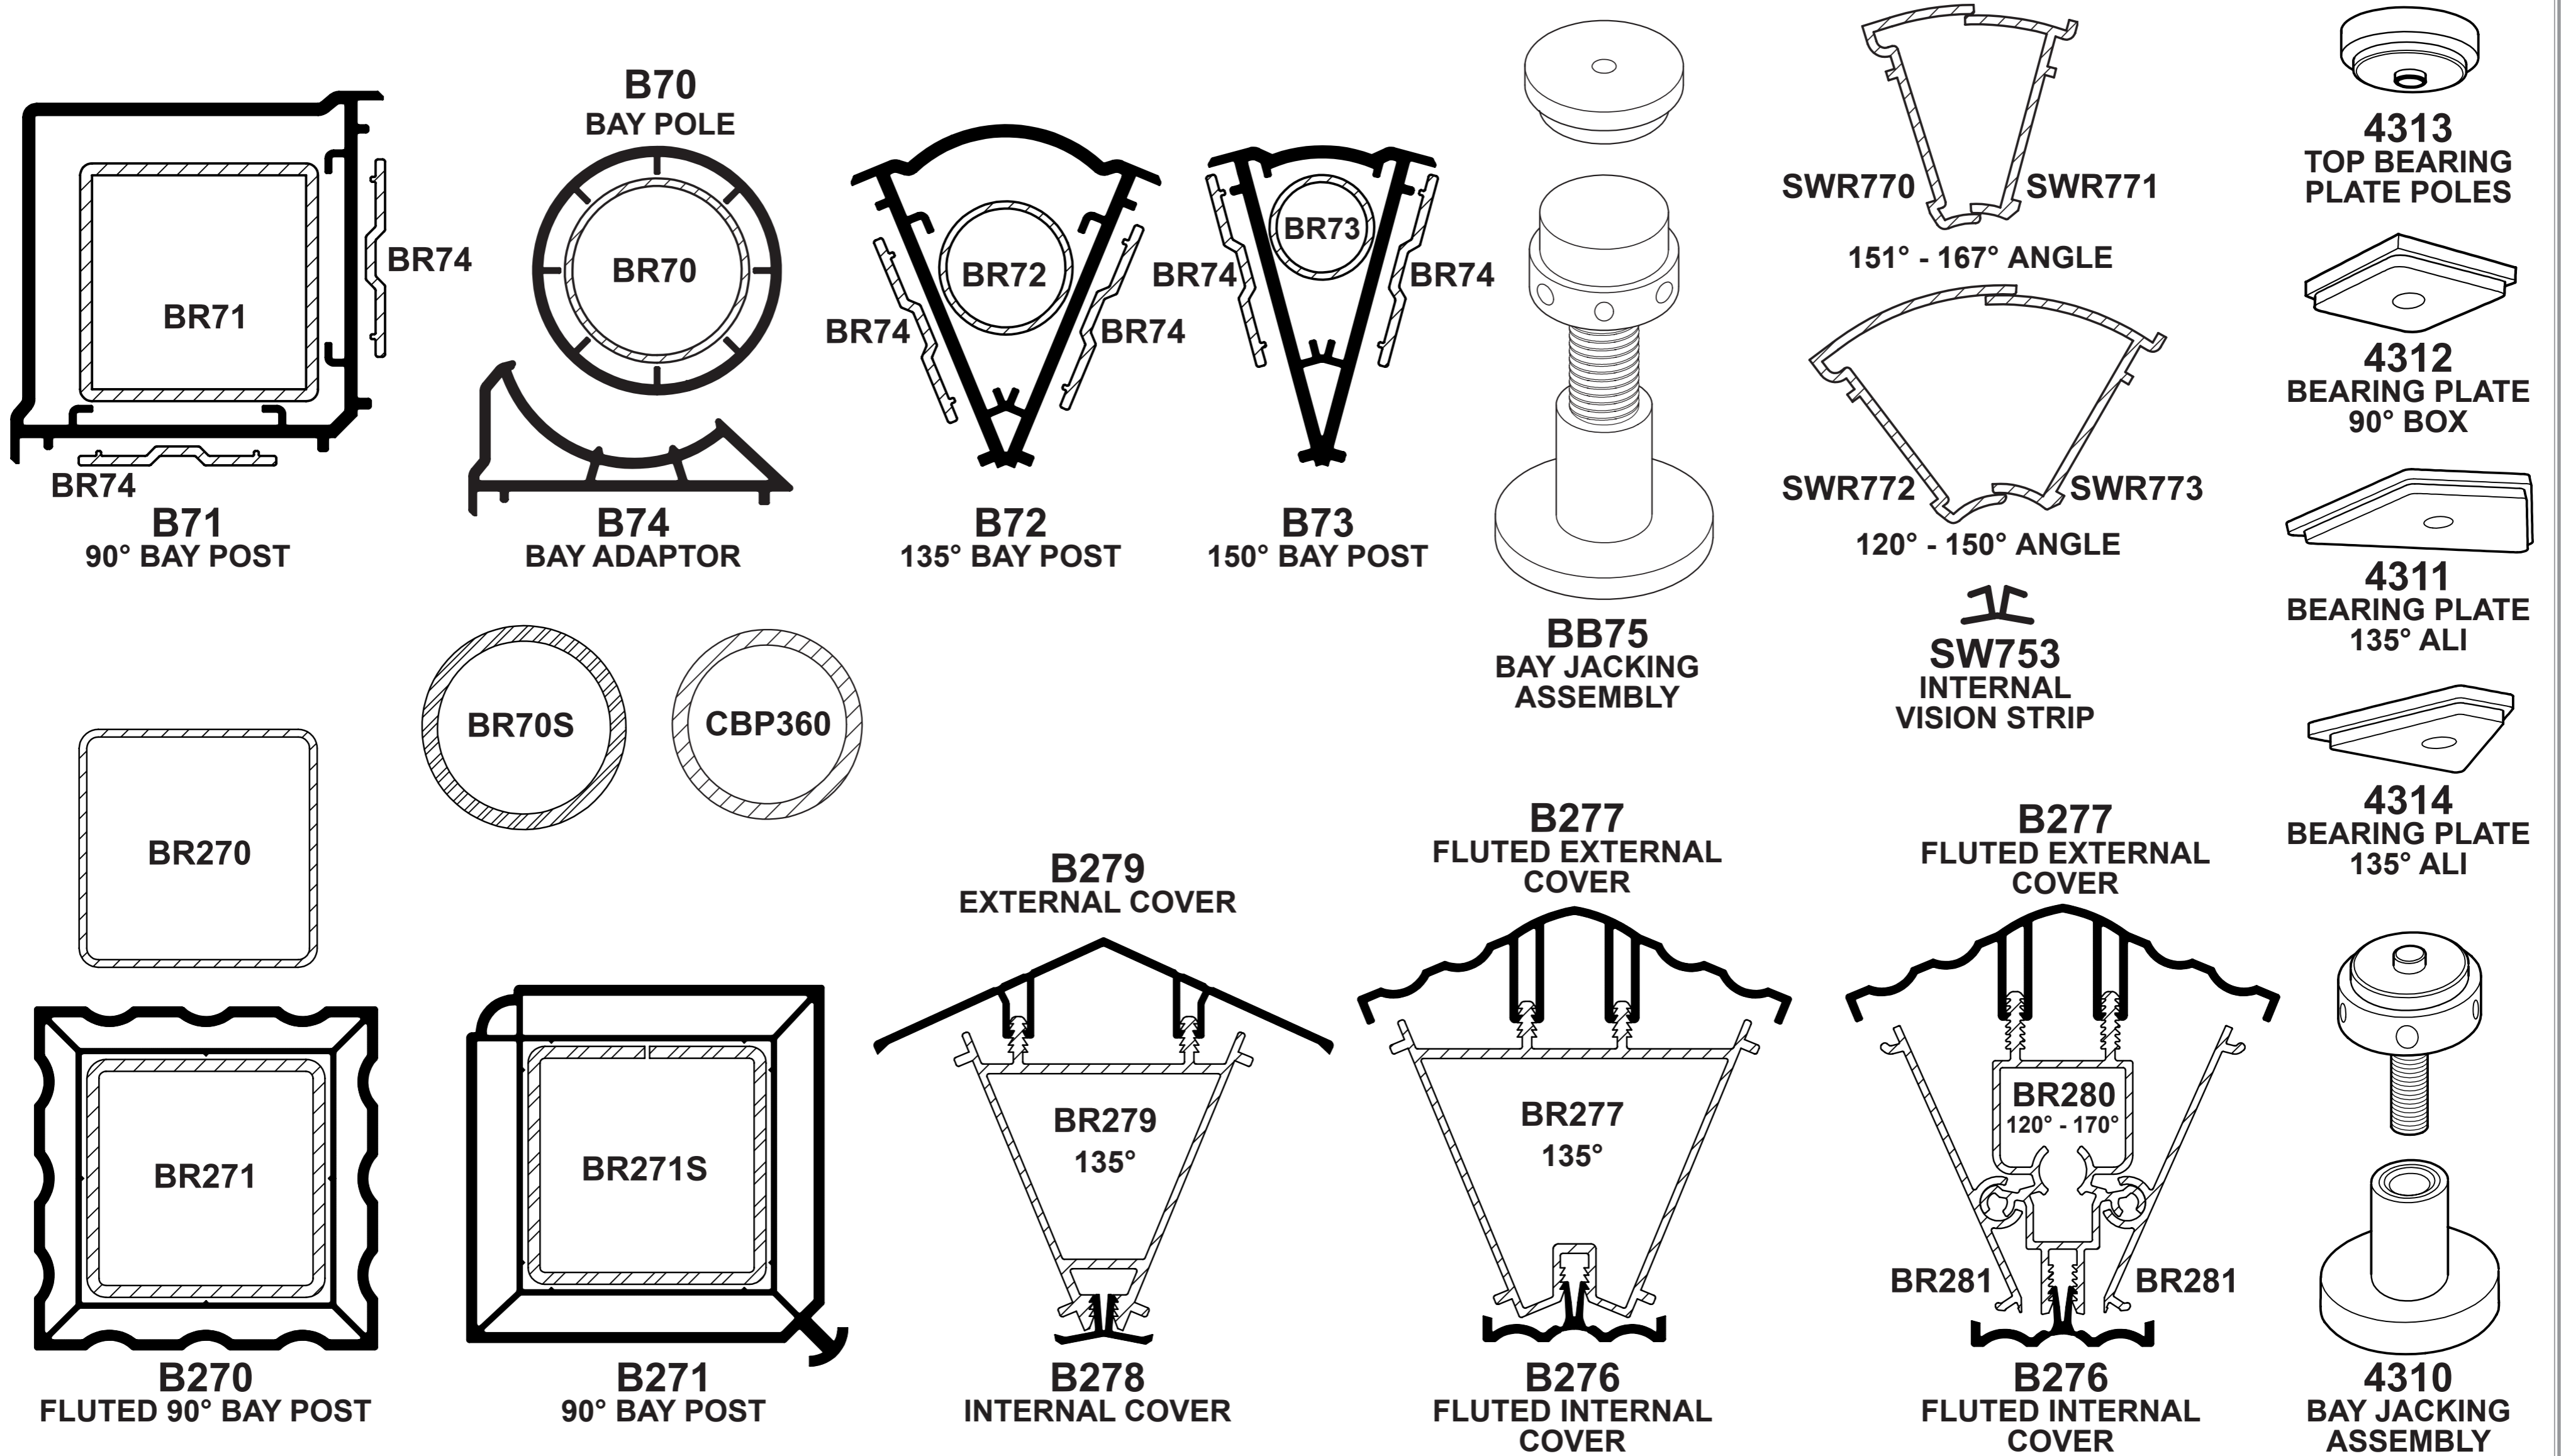

# 70mm Accessories

## COUPLING SECTIONS