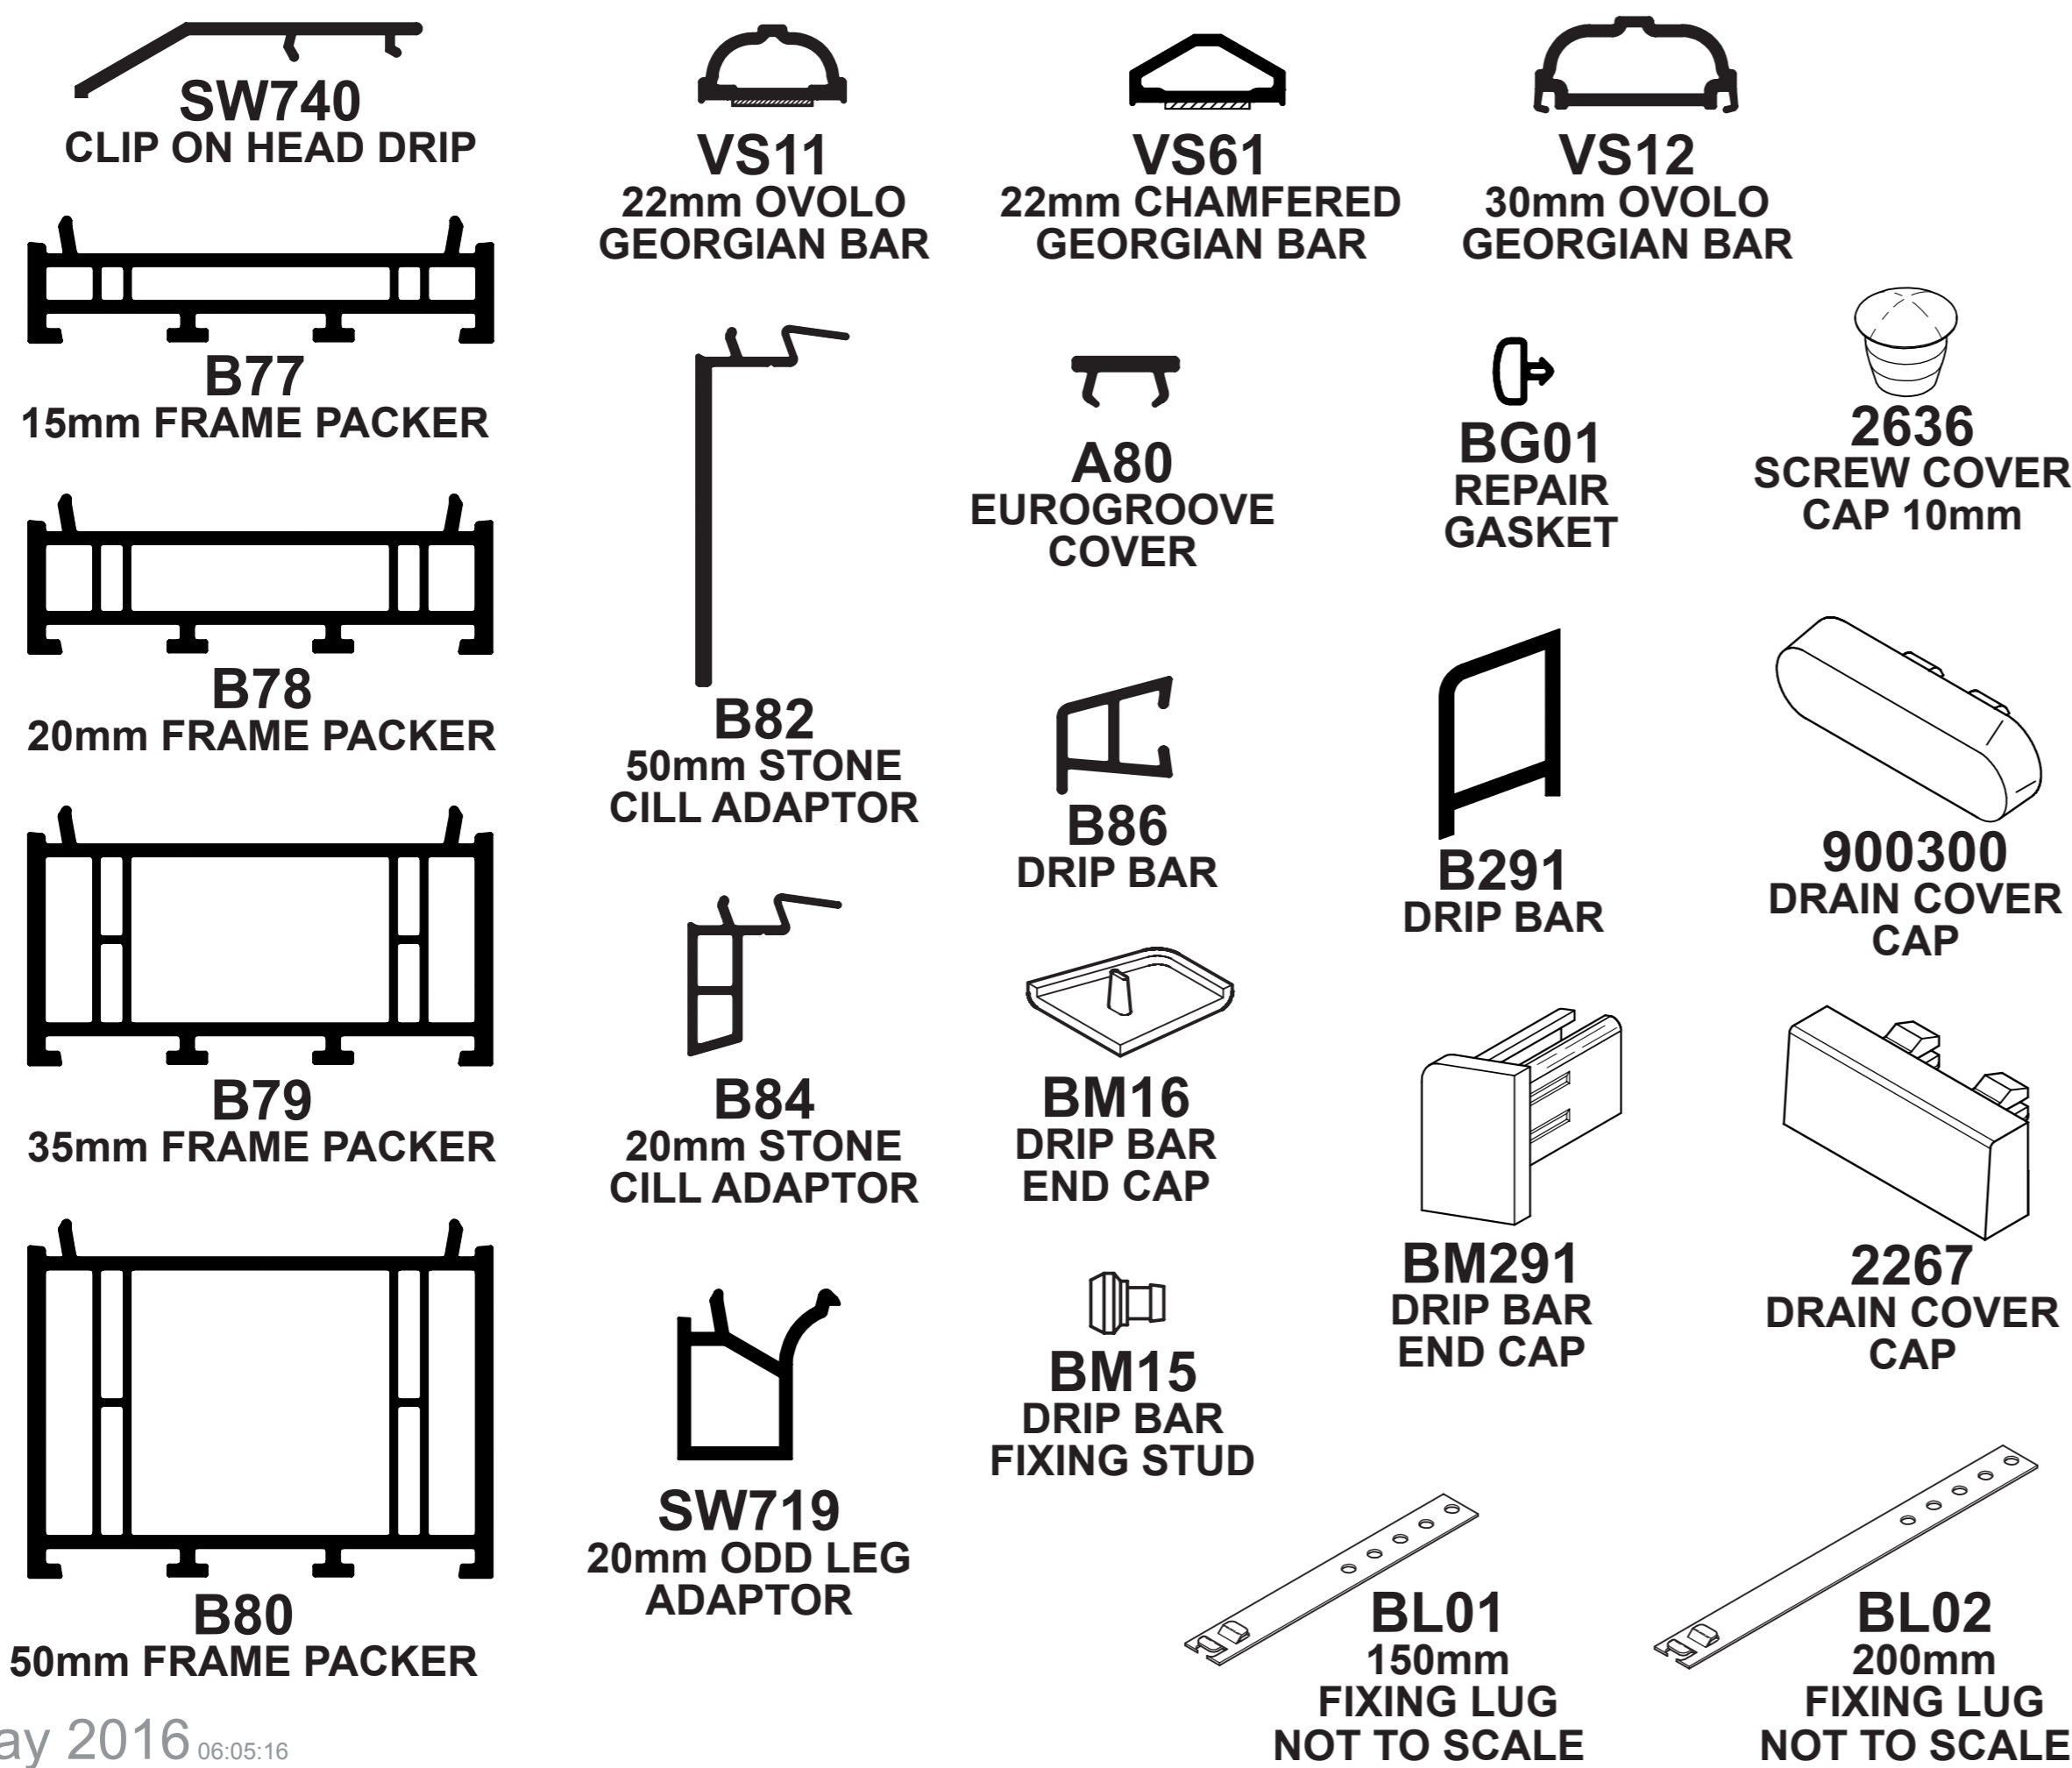

# 70mm Accessories

## BAY ASSEMBLIES

## COUPLING SECTIONS

## FRAME PACKERS & ANCILLARIES